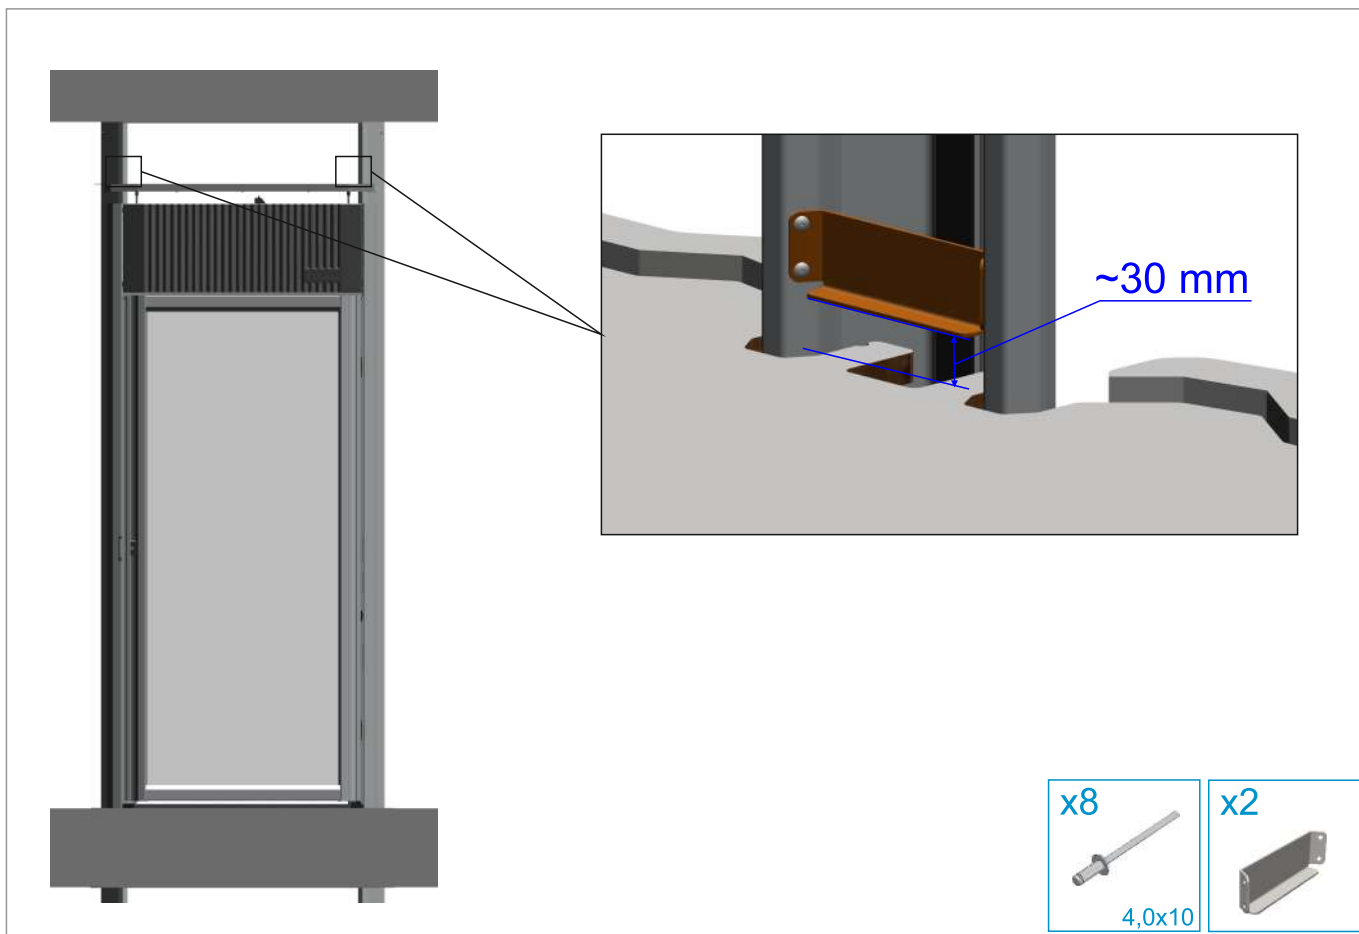

Power Cable for Installation

x1

Wired Remote Control

x1

Cable USB-A to USB-C

x1

Guide Rail Montage Spacer

Top Guide Rails

Safety Light Curtains (For Gate)

DOOR

GATE

BACK PANEL

REMOVAL

REMOVAL

OPTIONAL

OPTIONAL