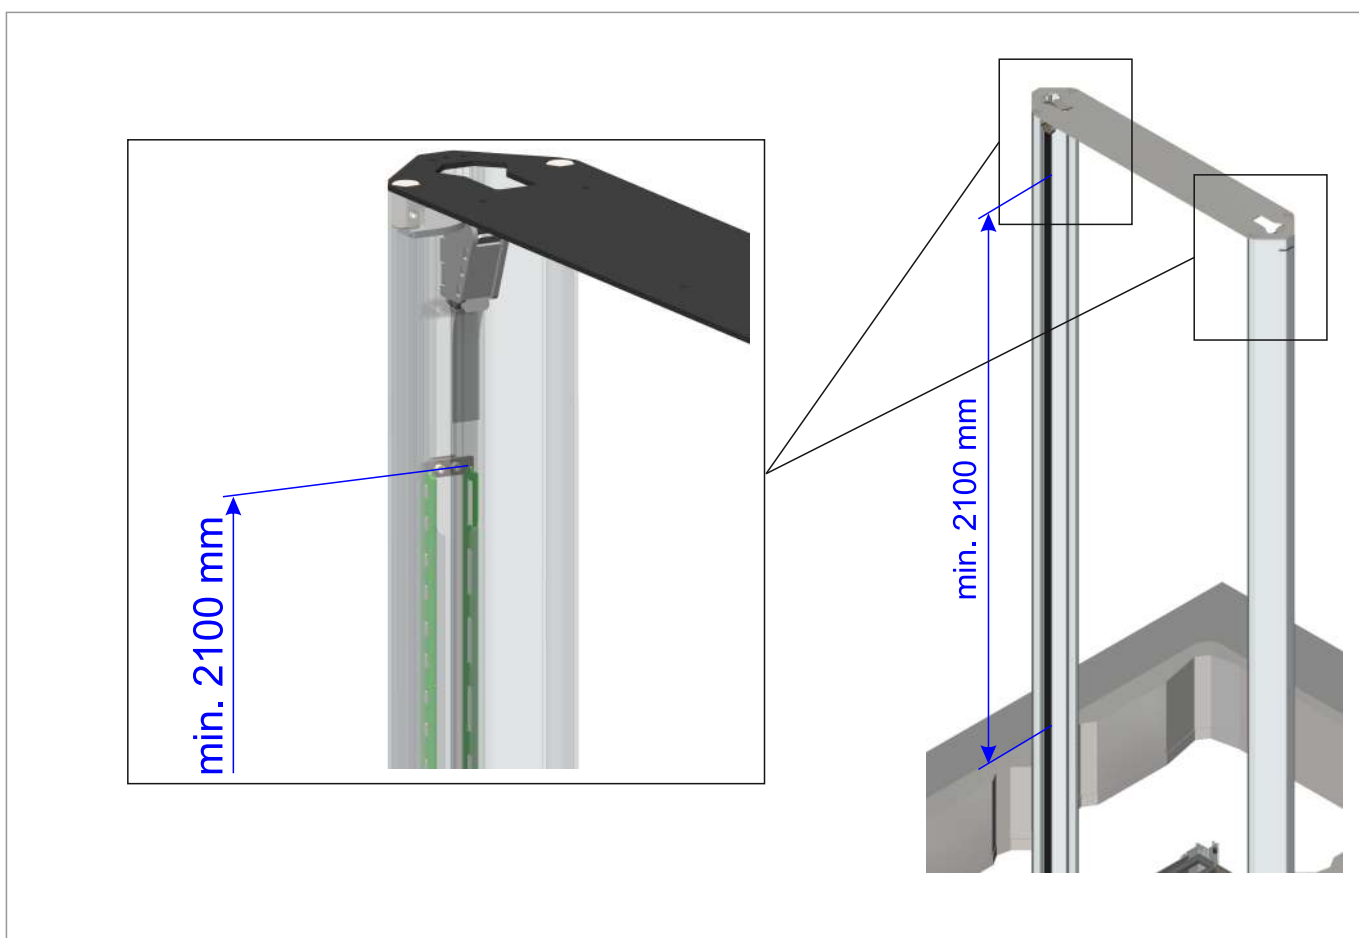

Power Cable for Installation

x1

Wired Remote Control

x1

Cable USB-A to USB-C

x1

Guide Rail Montage Spacer

Top Guide Rails

Safety Light Curtains (For Gate)

DOOR

GATE

BACK PANEL

REMOVAL

REMOVAL

OPTIONAL

OPTIONAL