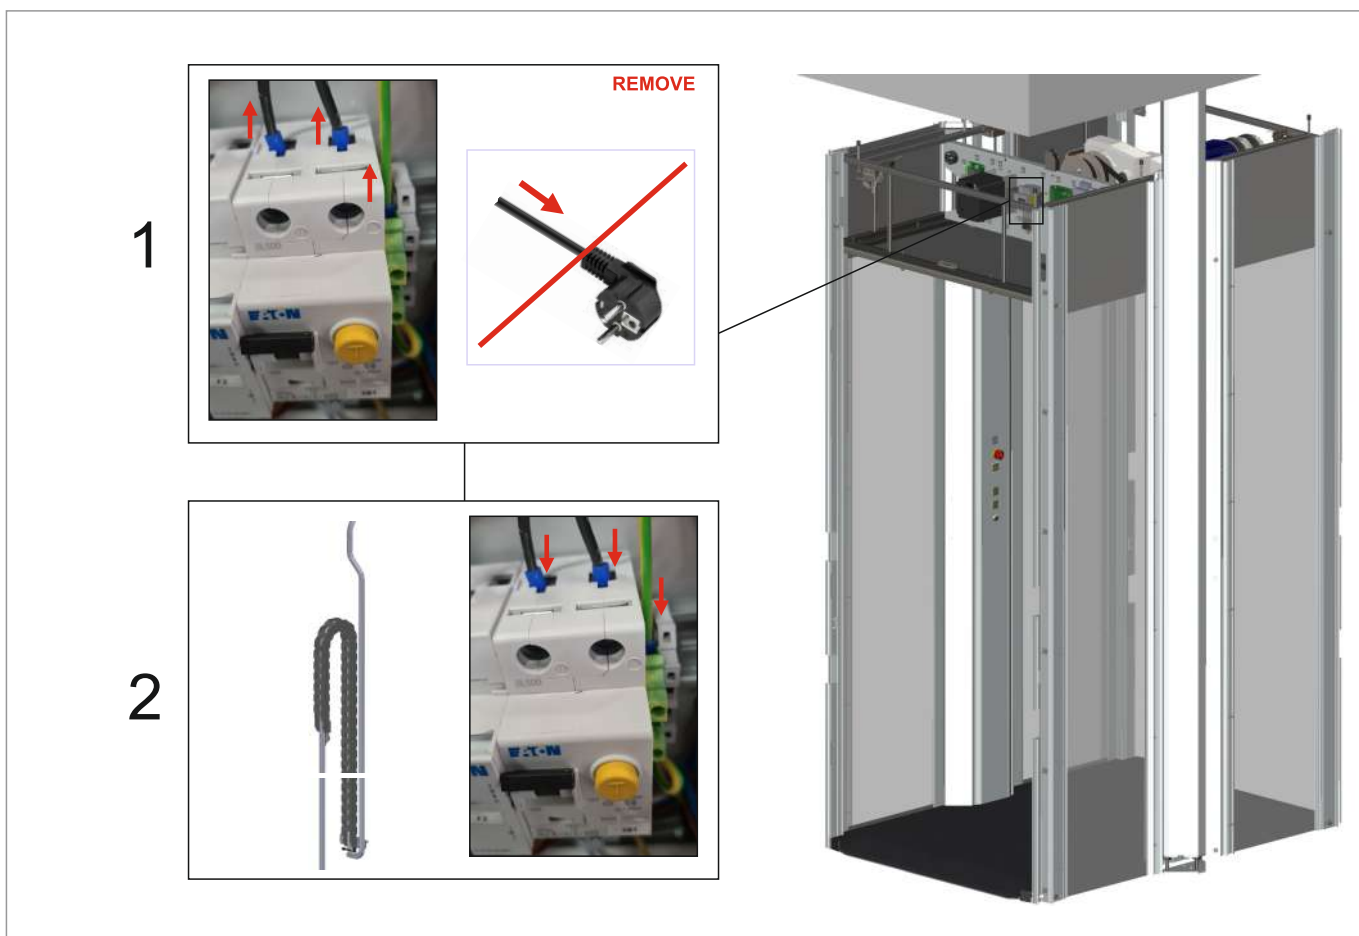

Power Cable for Installation

x1

Wired Remote Control

x1

Cable USB-A to USB-C

x1

Guide Rail Montage Spacer

Top Guide Rails

Safety Light Curtains (For Gate)

DOOR

GATE

BACK PANEL

REMOVAL

REMOVAL

OPTIONAL

OPTIONAL