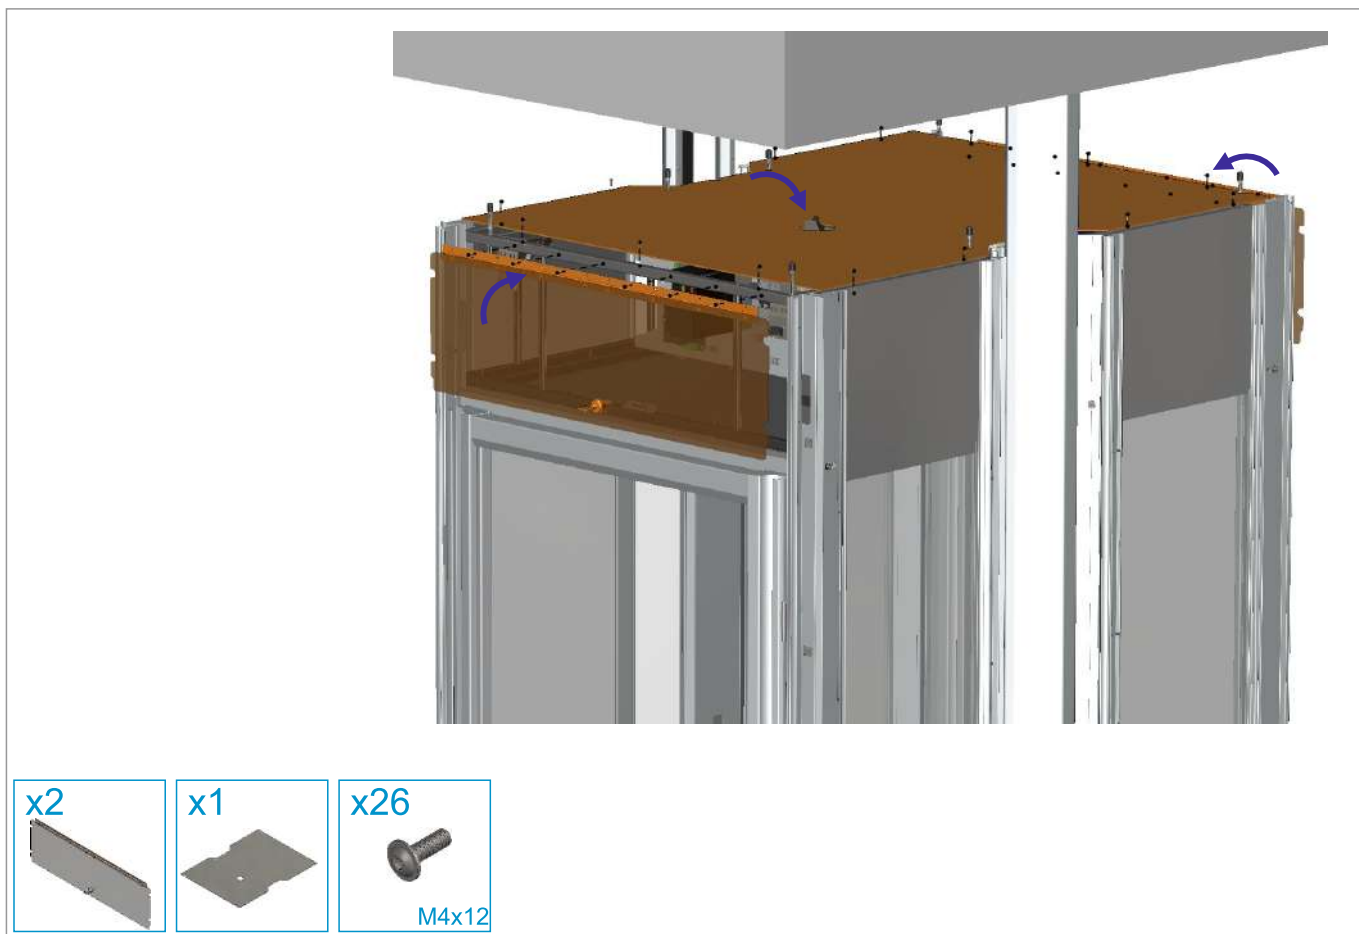

Power Cable for Installation

x1

Wired Remote Control

x1

Cable USB-A to USB-C

x1

Guide Rail Montage Spacer

Top Guide Rails

Safety Light Curtains (For Gate)

DOOR

GATE

BACK PANEL

REMOVAL

REMOVAL

OPTIONAL

OPTIONAL