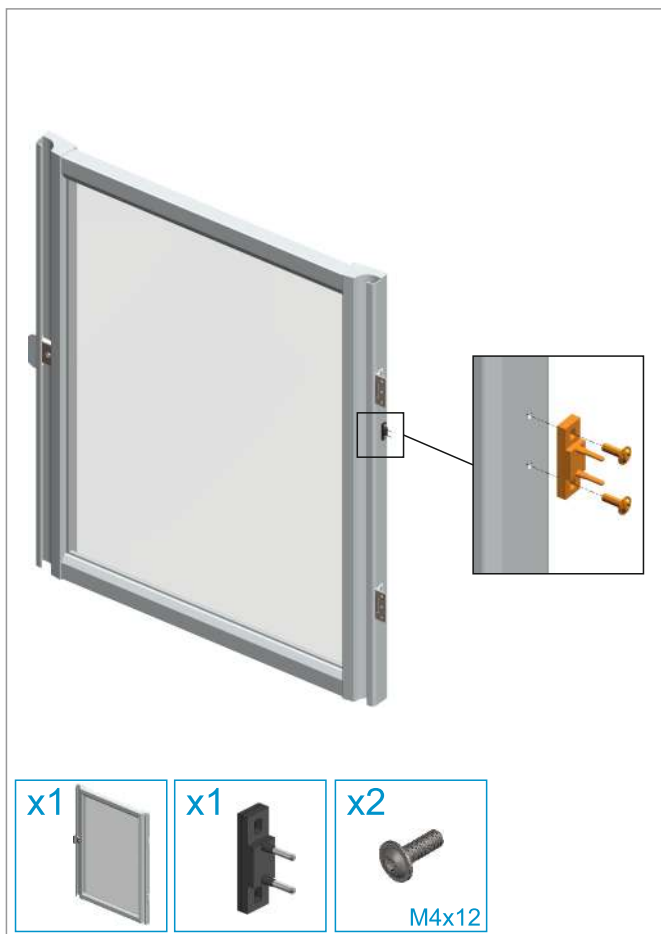

Power Cable for Installation

x1

Wired Remote Control

x1

Cable USB-A to USB-C

x1

Guide Rail Montage Spacer

Top Guide Rails

Safety Light Curtains (For Gate)

DOOR

GATE

BACK PANEL

REMOVAL

REMOVAL

OPTIONAL

OPTIONAL