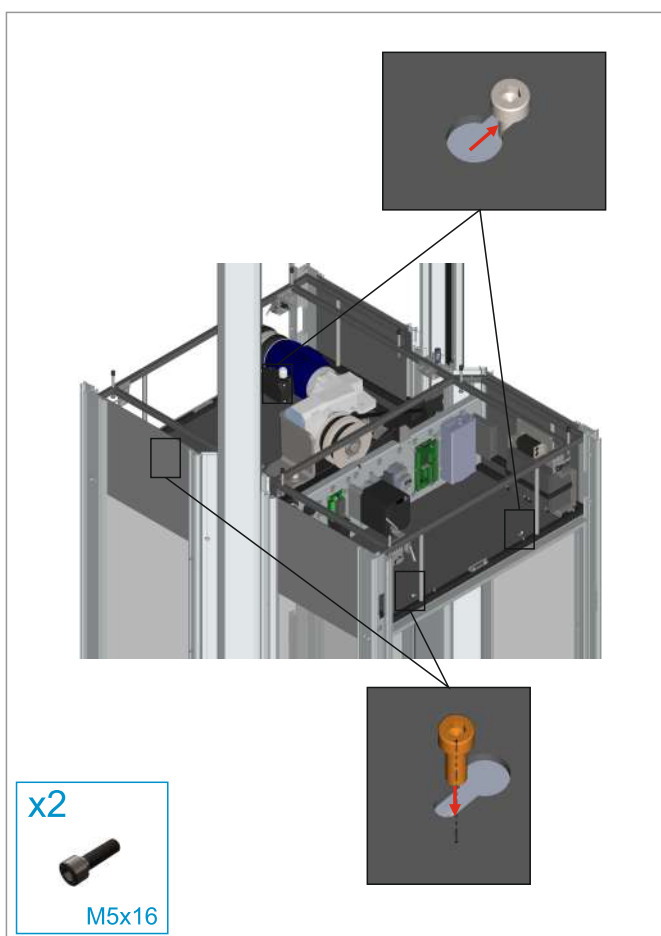

Power Cable for Installation

x1

Wired Remote Control

x1

Cable USB-A to USB-C

x1

Guide Rail Montage Spacer

Top Guide Rails

Safety Light Curtains (For Gate)

DOOR

GATE

BACK PANEL

REMOVAL

REMOVAL

OPTIONAL

OPTIONAL