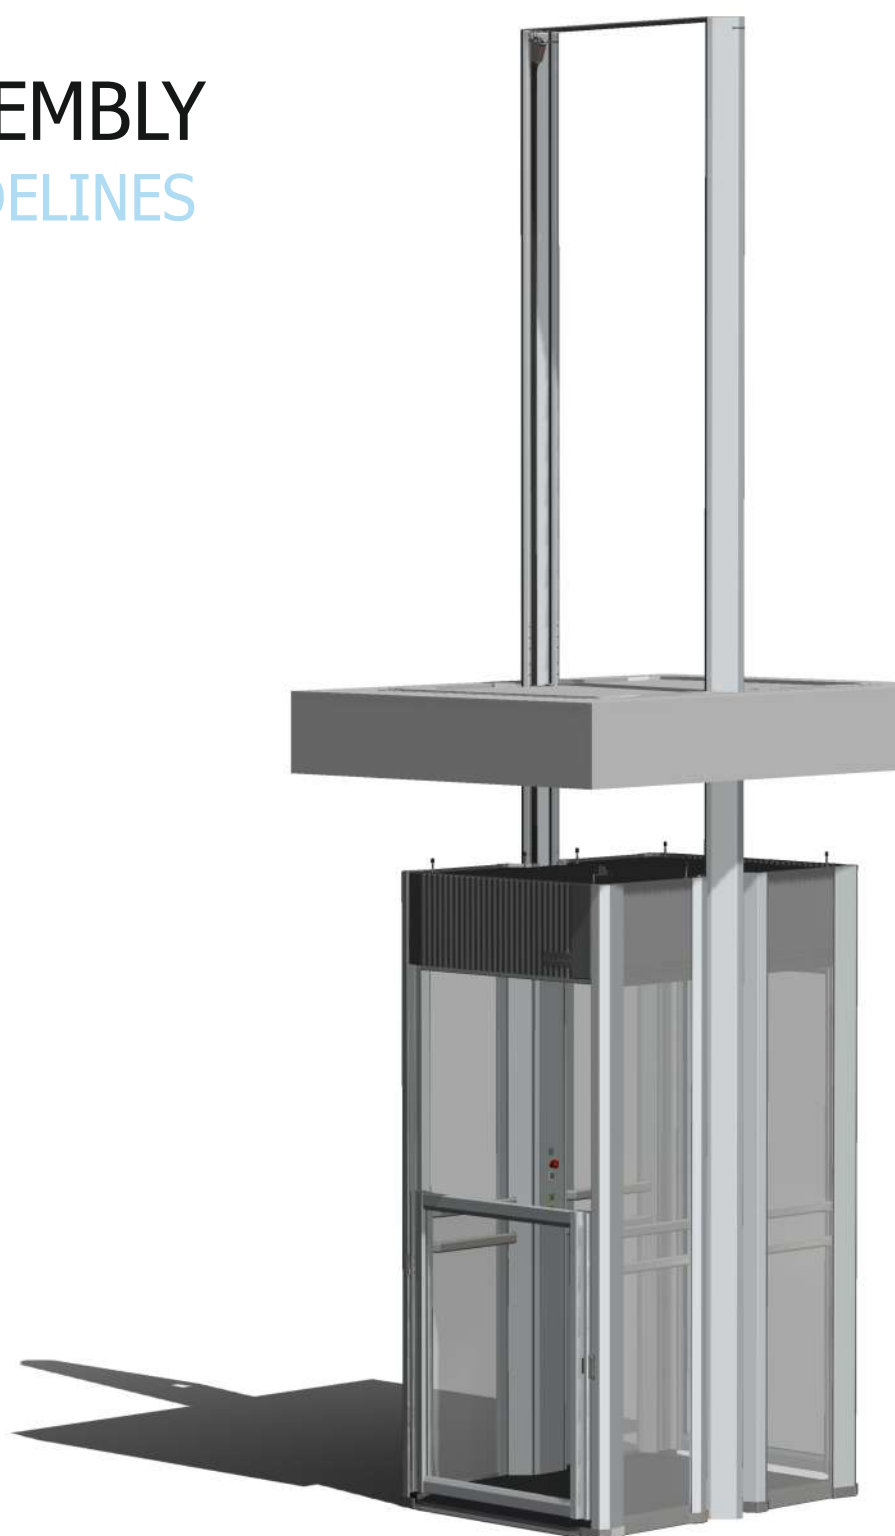

ASSEMBLY GUIDELINES