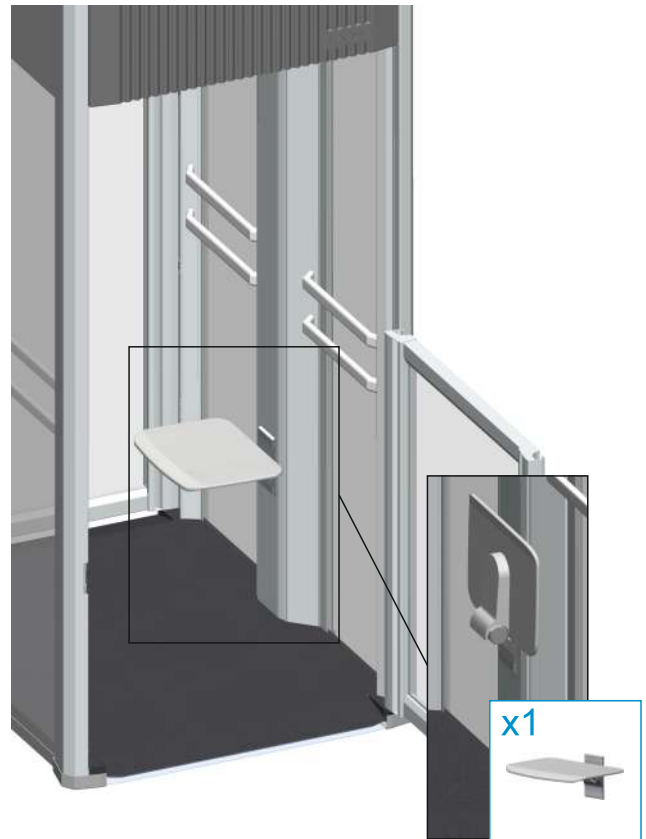

Power Cable for Installation

x1

Wired Remote Control

x1

Cable USB-A to USB-C

x1

Guide Rail Montage Spacer

Top Guide Rails

Safety Light Curtains (For Gate)

DOOR

GATE

BACK PANEL

REMOVAL

REMOVAL

OPTIONAL

OPTIONAL