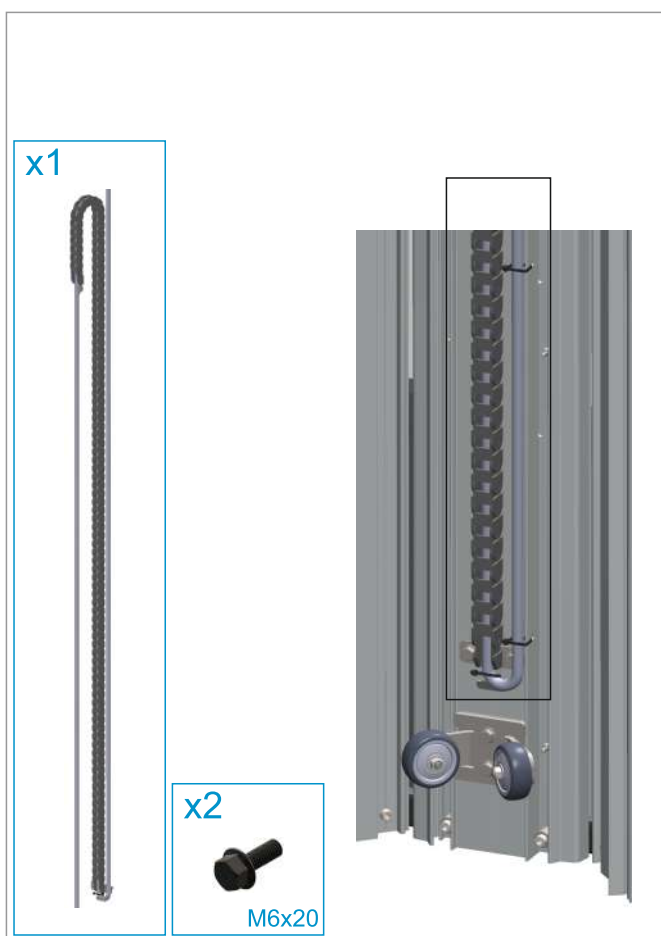

Power Cable for Installation

x1

Wired Remote Control

x1

Cable USB-A to USB-C

x1

Guide Rail Montage Spacer

Top Guide Rails