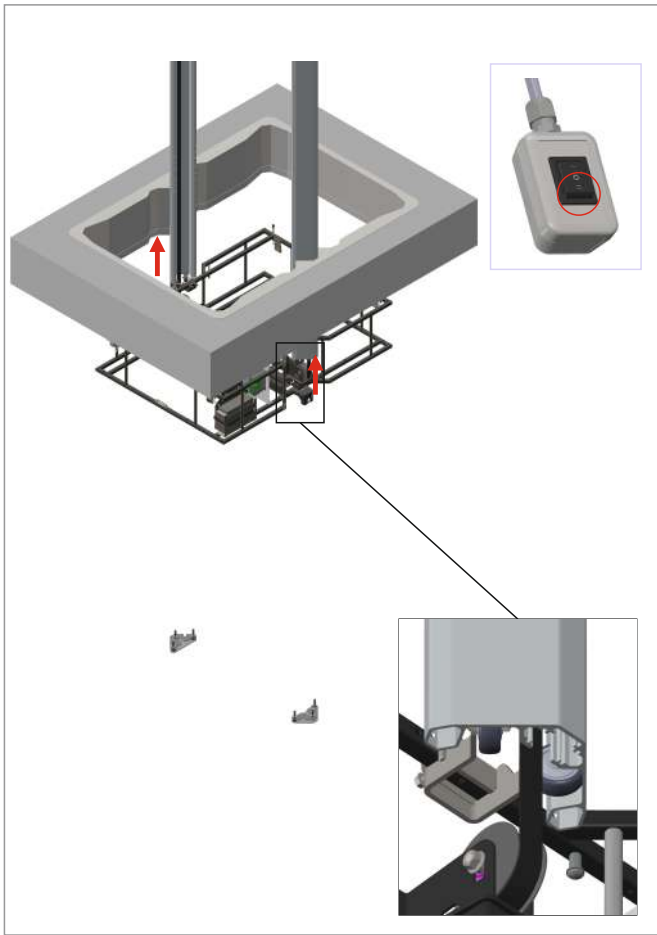

Power Cable for Installation

x1

Wired Remote Control

x1

Cable USB-A to USB-C

x1

Guide Rail Montage Spacer

Top Guide Rails

Safety Light Curtains (For Gate)

DOOR

GATE

BACK PANEL

REMOVAL

REMOVAL

OPTIONAL

OPTIONAL