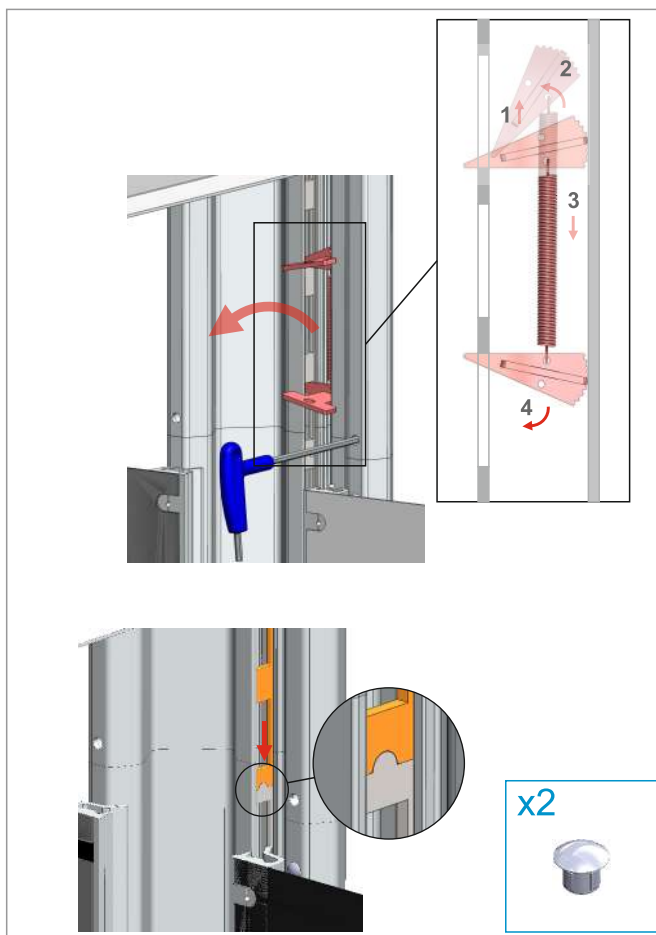

Power Cable for Installation

x1

Wired Remote Control

x1

Cable USB-A to USB-C

x1

Guide Rail Montage Spacer

Top Guide Rails

Safety Light Curtains (For Gate)

DOOR

GATE

BACK PANEL

REMOVAL

REMOVAL

OPTIONAL

OPTIONAL