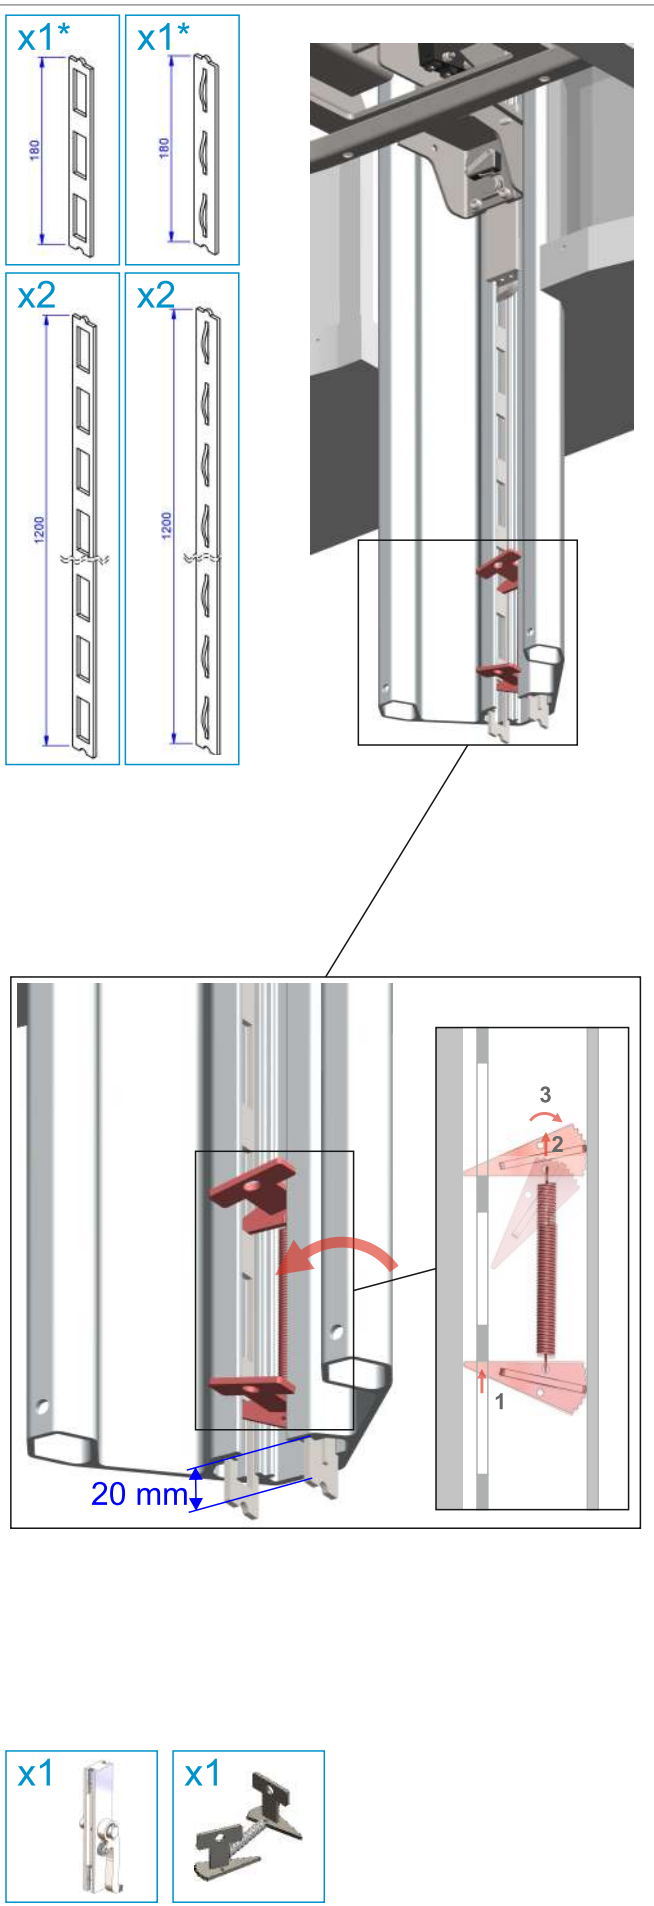

ASSEMBLY GUIDELINES

List of corrections

Version	Date	Notes
V 1.0	2026.03.02	First release

x2

Front Column (L)

x2

Front Column (R)

x4

BACK PANEL

x2

Column Cover

x4 D= 246

x2 H= 1300

D/ H

Lock/ Hinge Cover Strip (Back Panel)

x1

Floor Insert Flange

x1

Shaft Lid

x1

Guide Rail Spacer

x4

Handrail Plate

x8

Power Cable for Installation

x1

Wired Remote Control

x1

Cable USB-A to USB-C

x1

Guide Rail Montage Spacer

Top Guide Rails