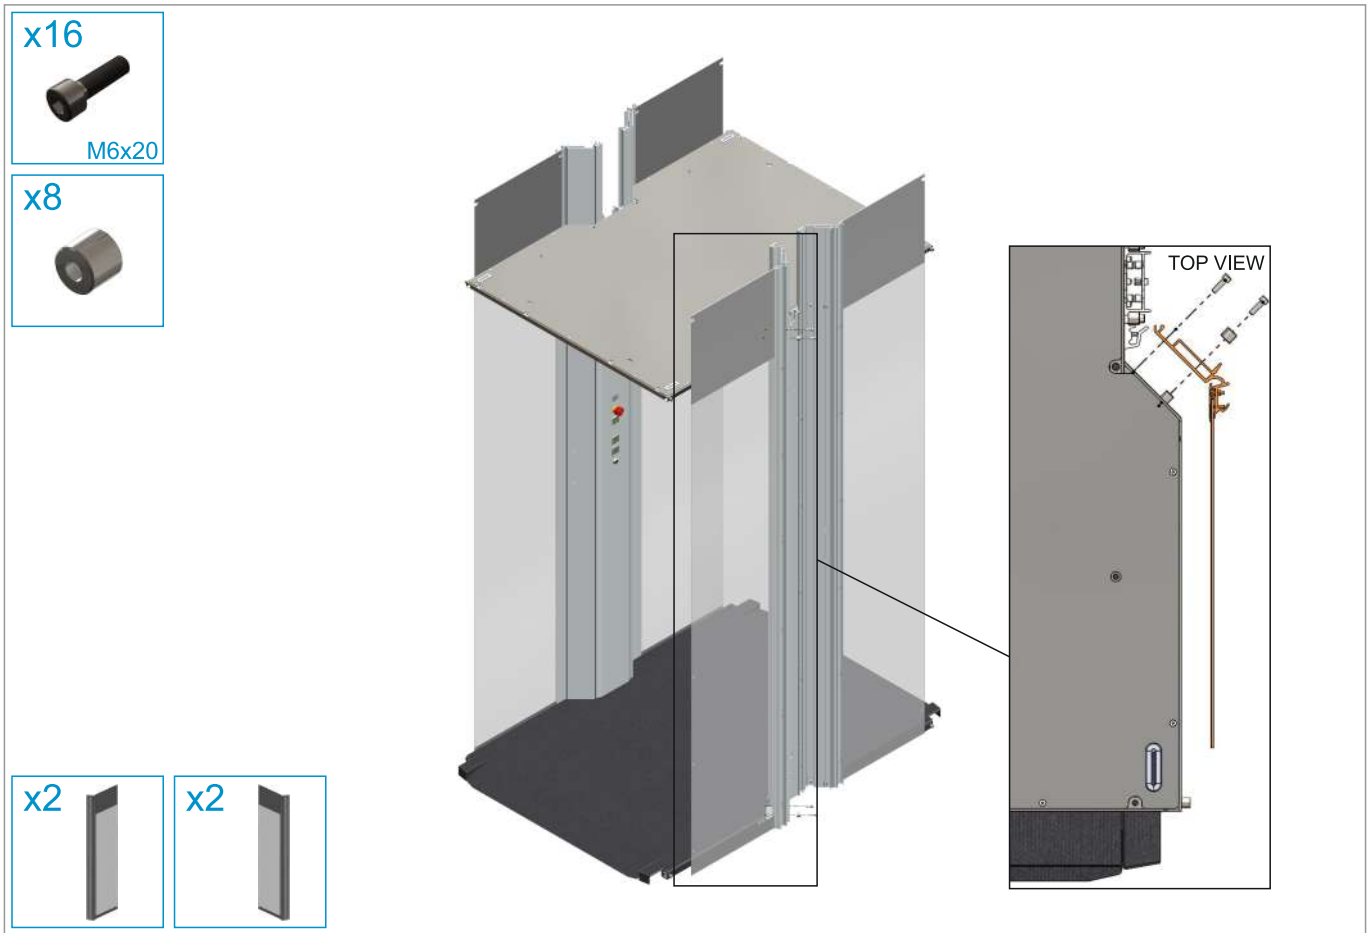

Power Cable for Installation

x1

Wired Remote Control

x1

Cable USB-A to USB-C

x1

Guide Rail Montage Spacer

Top Guide Rails

Safety Light Curtains (For Gate)

DOOR

GATE

BACK PANEL

REMOVAL

REMOVAL

OPTIONAL

OPTIONAL