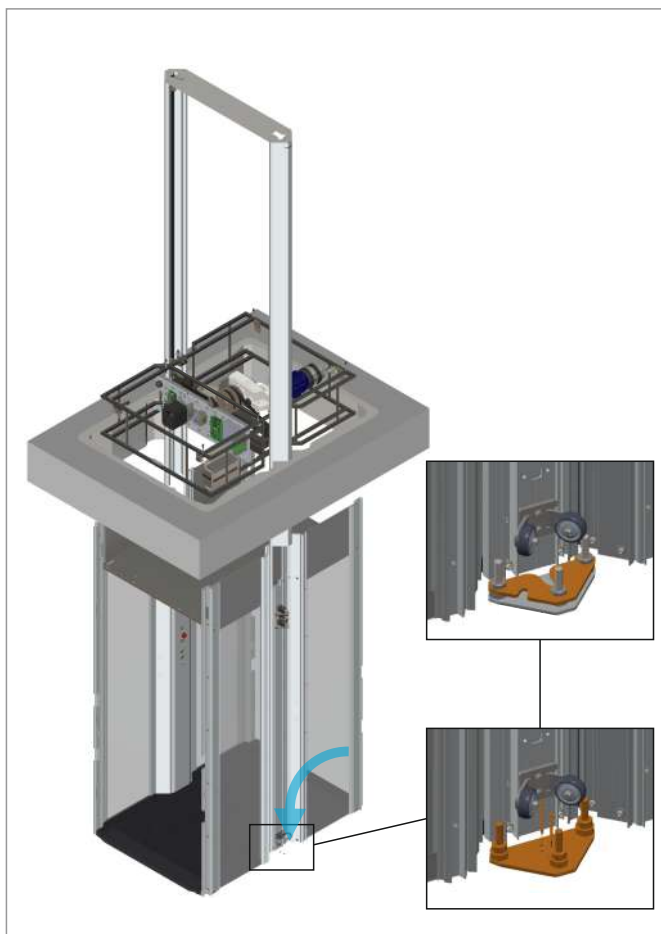

Power Cable for Installation

x1

Wired Remote Control

x1

Cable USB-A to USB-C

x1

Guide Rail Montage Spacer

Top Guide Rails

Safety Light Curtains (For Gate)

DOOR

GATE

BACK PANEL

REMOVAL

REMOVAL

OPTIONAL

OPTIONAL