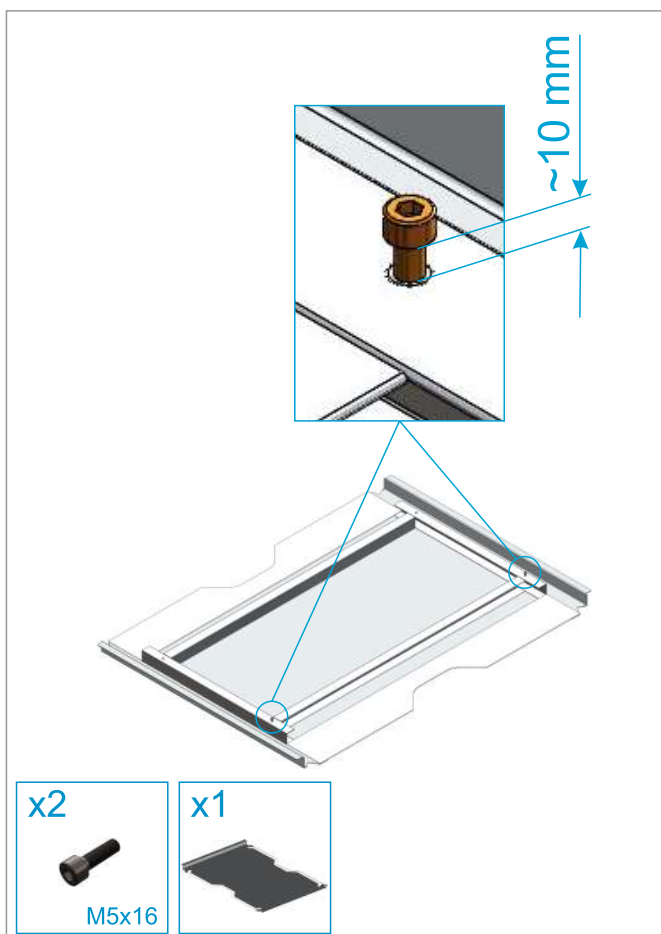

Power Cable for Installation

x1

Wired Remote Control

x1

Cable USB-A to USB-C

x1

Guide Rail Montage Spacer

Top Guide Rails