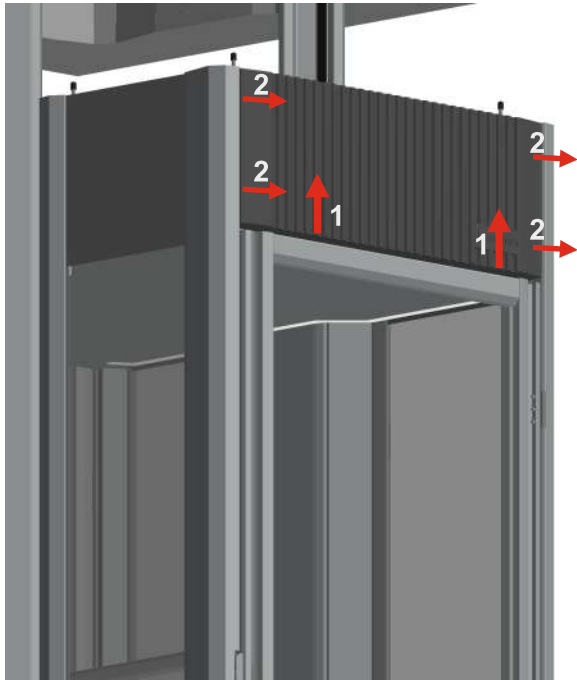

Power Cable for Installation

x1

Wired Remote Control

x1

Cable USB-A to USB-C

x1

Guide Rail Montage Spacer

Top Guide Rails

Safety Light Curtains (For Gate)

DOOR

GATE

BACK PANEL

REMOVAL

REMOVAL

OPTIONAL

OPTIONAL