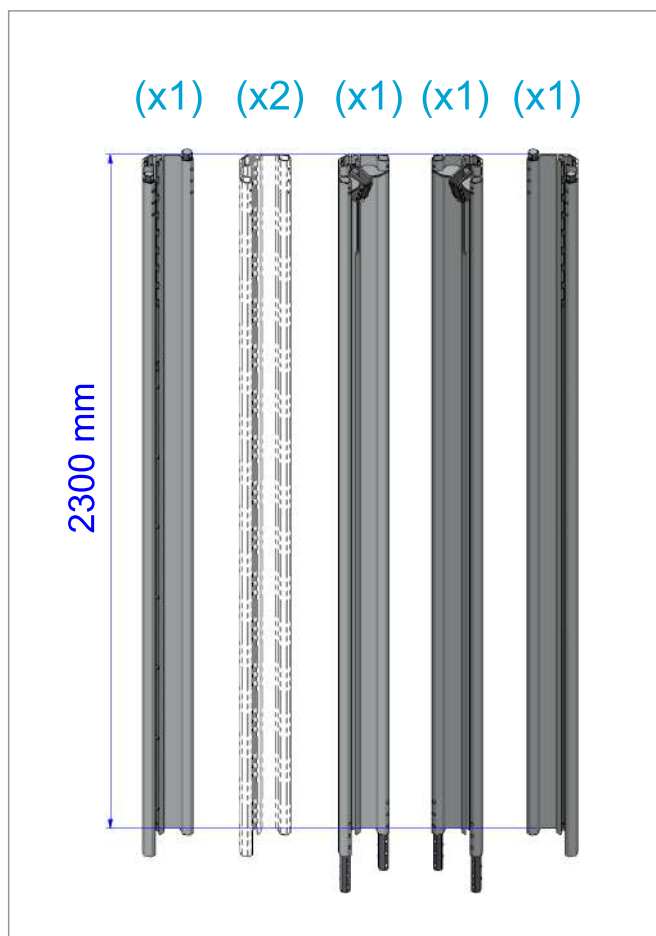

Power Cable for Installation

x1

Wired Remote Control

x1

Cable USB-A to USB-C

x1

Guide Rail Montage Spacer

Top Guide Rails