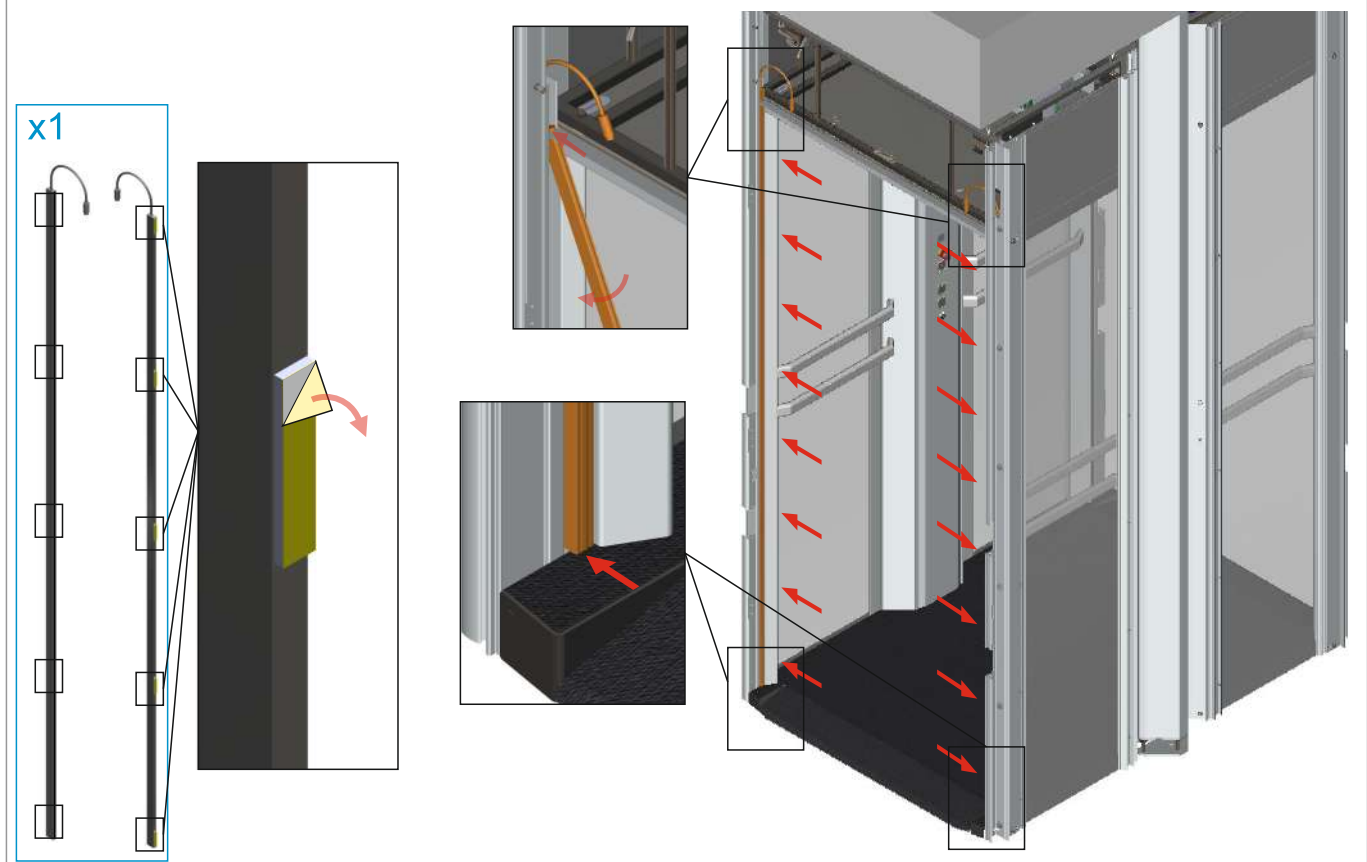

Power Cable for Installation

x1

Wired Remote Control

x1

Cable USB-A to USB-C

x1

Guide Rail Montage Spacer

Top Guide Rails

Safety Light Curtains (For Gate)

DOOR

GATE

BACK PANEL

REMOVAL

REMOVAL

OPTIONAL

OPTIONAL