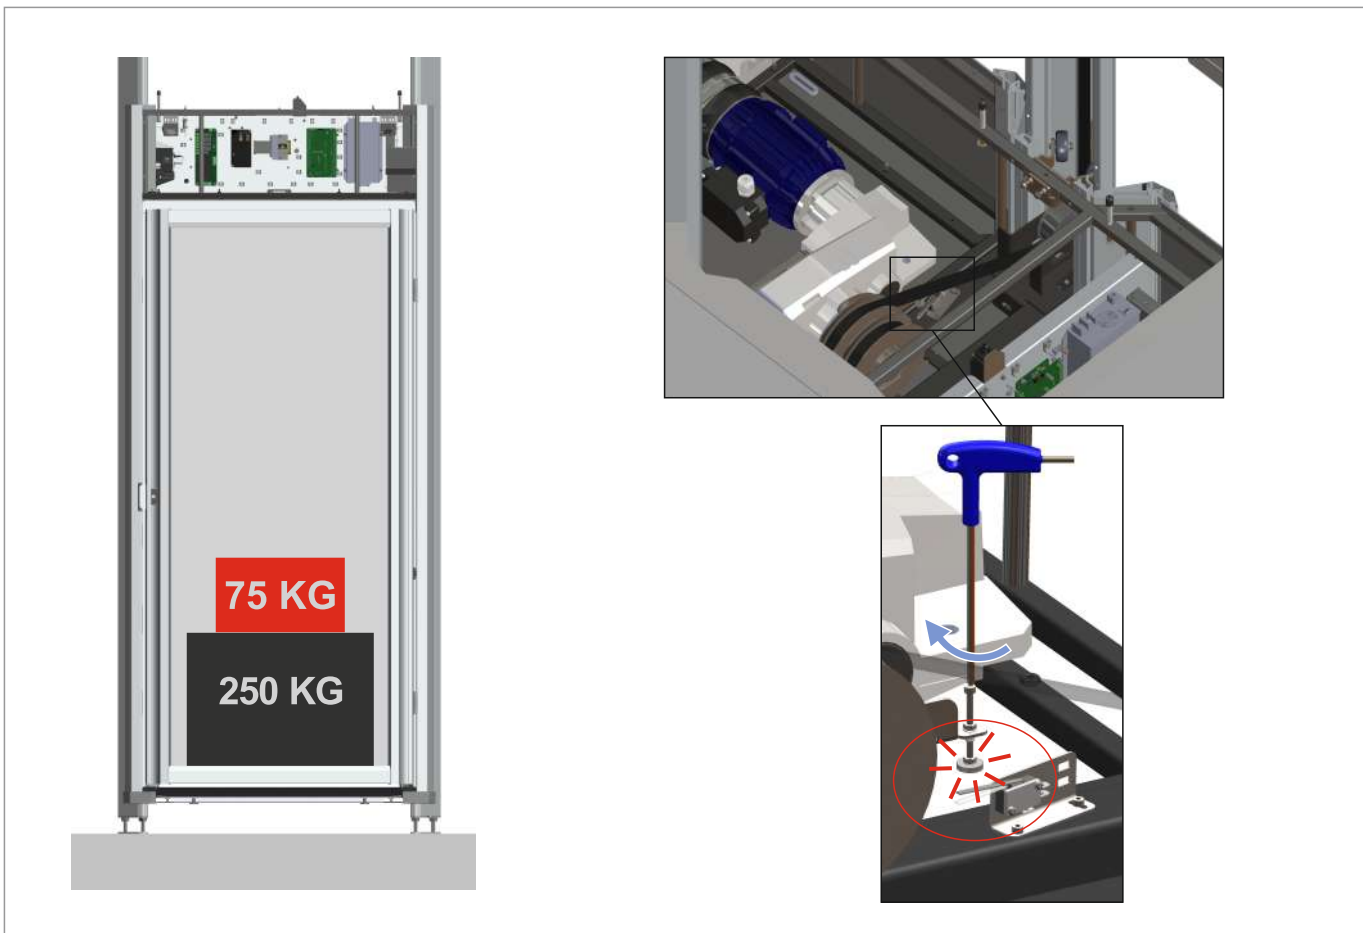

Power Cable for Installation

x1

Wired Remote Control

x1

Cable USB-A to USB-C

x1

Guide Rail Montage Spacer

Top Guide Rails

Safety Light Curtains (For Gate)

DOOR

GATE

BACK PANEL

REMOVAL

REMOVAL

OPTIONAL

OPTIONAL