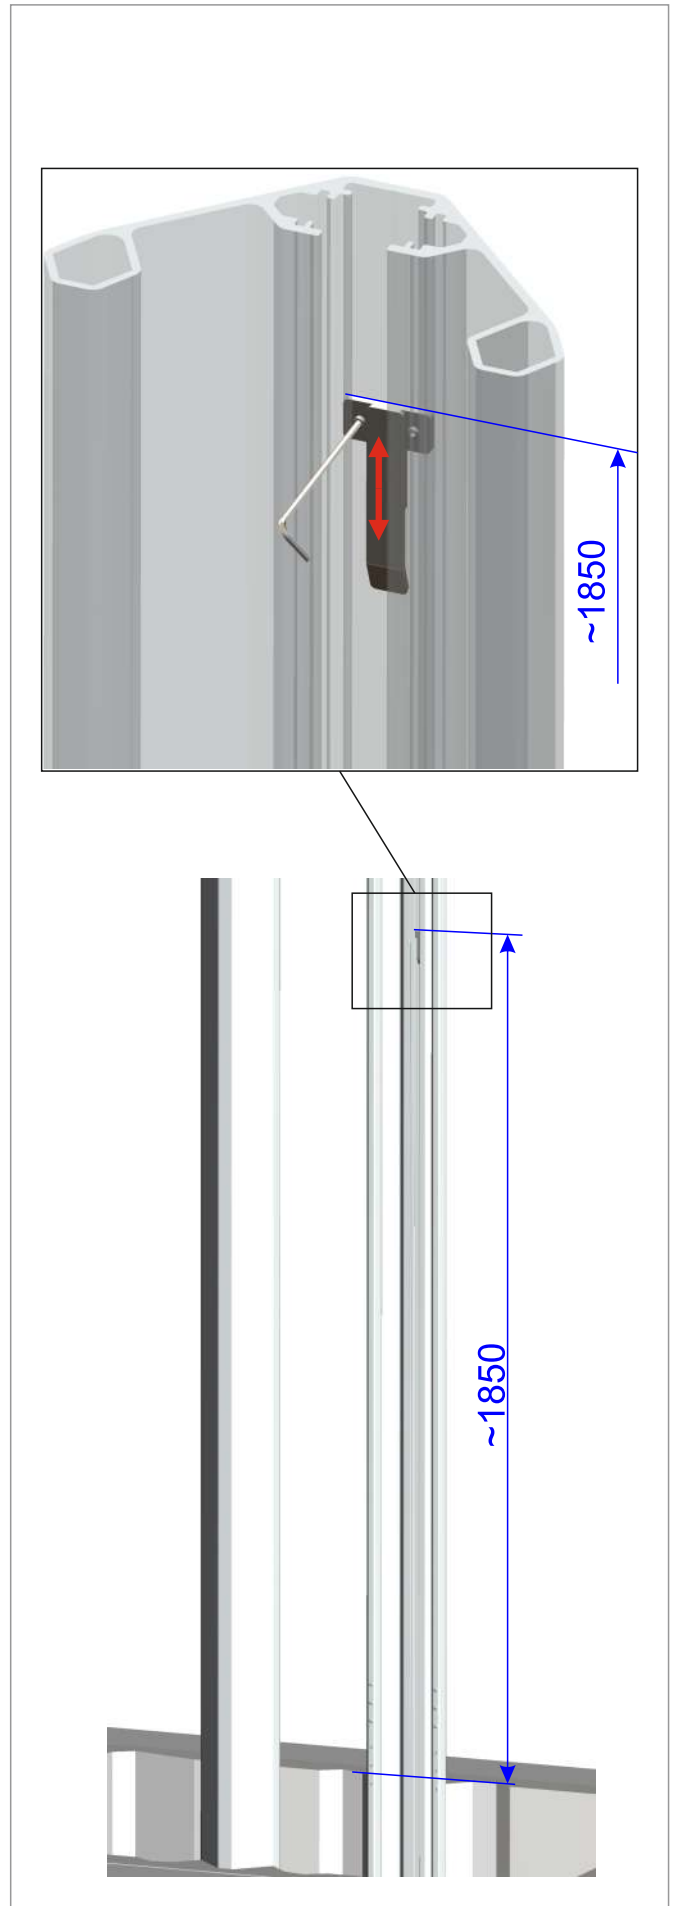

ASSEMBLY GUIDELINES

List of corrections

Version	Date	Notes
V 1.0	2026.03.02	First release

x2

Front Column (L)

x2

Front Column (R)

x4

Side Panel (R)

x4

Column Cover

DOOR

x2 A= 913	
x1 B= 885	
x1 C= 370	
x2 D= 246	
Lock/ Hinge Cover Strip (Door)	

GATE

x1 C= 370	x1 G= 500	
x1 D= 246		
x1 E= 1323		
x1 F= 1065		
		Lock/ Hinge Cover Strip (Gate)

BACK PANEL

x2

Column Cover

x4 D= 246

x2 H= 1300

D/ H

Lock/ Hinge Cover Strip (Back Panel)

x1

Power Cable for Installation

x1

Wired Remote Control

x1

Cable USB-A to USB-C

x1

Guide Rail Montage Spacer

Top Guide Rails