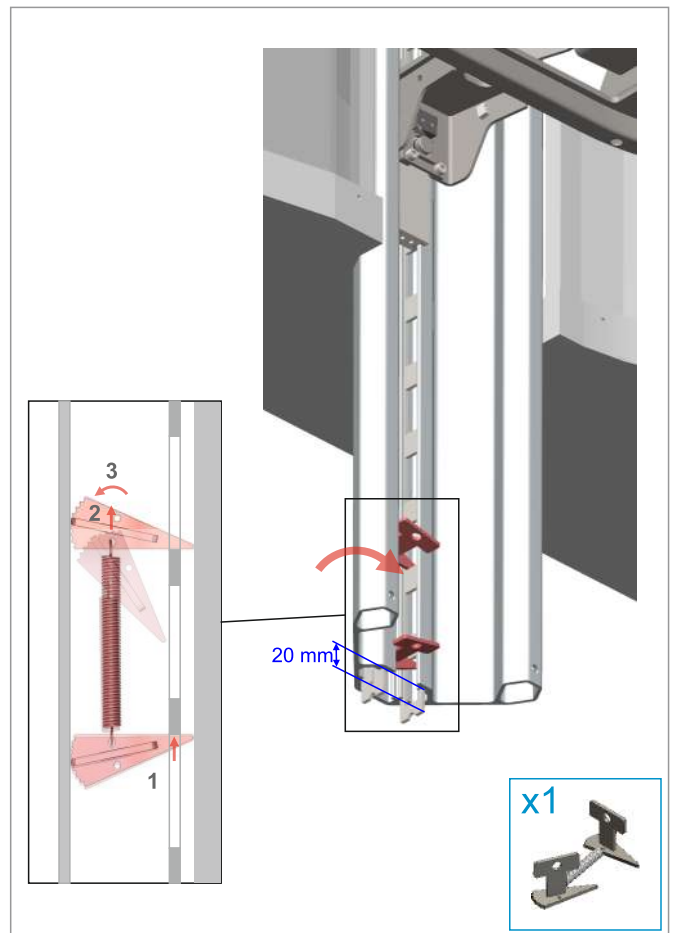

Power Cable for Installation

x1

Wired Remote Control

x1

Cable USB-A to USB-C

x1

Guide Rail Montage Spacer

Top Guide Rails

Safety Light Curtains (For Gate)

DOOR

GATE

BACK PANEL

REMOVAL

REMOVAL

OPTIONAL

OPTIONAL