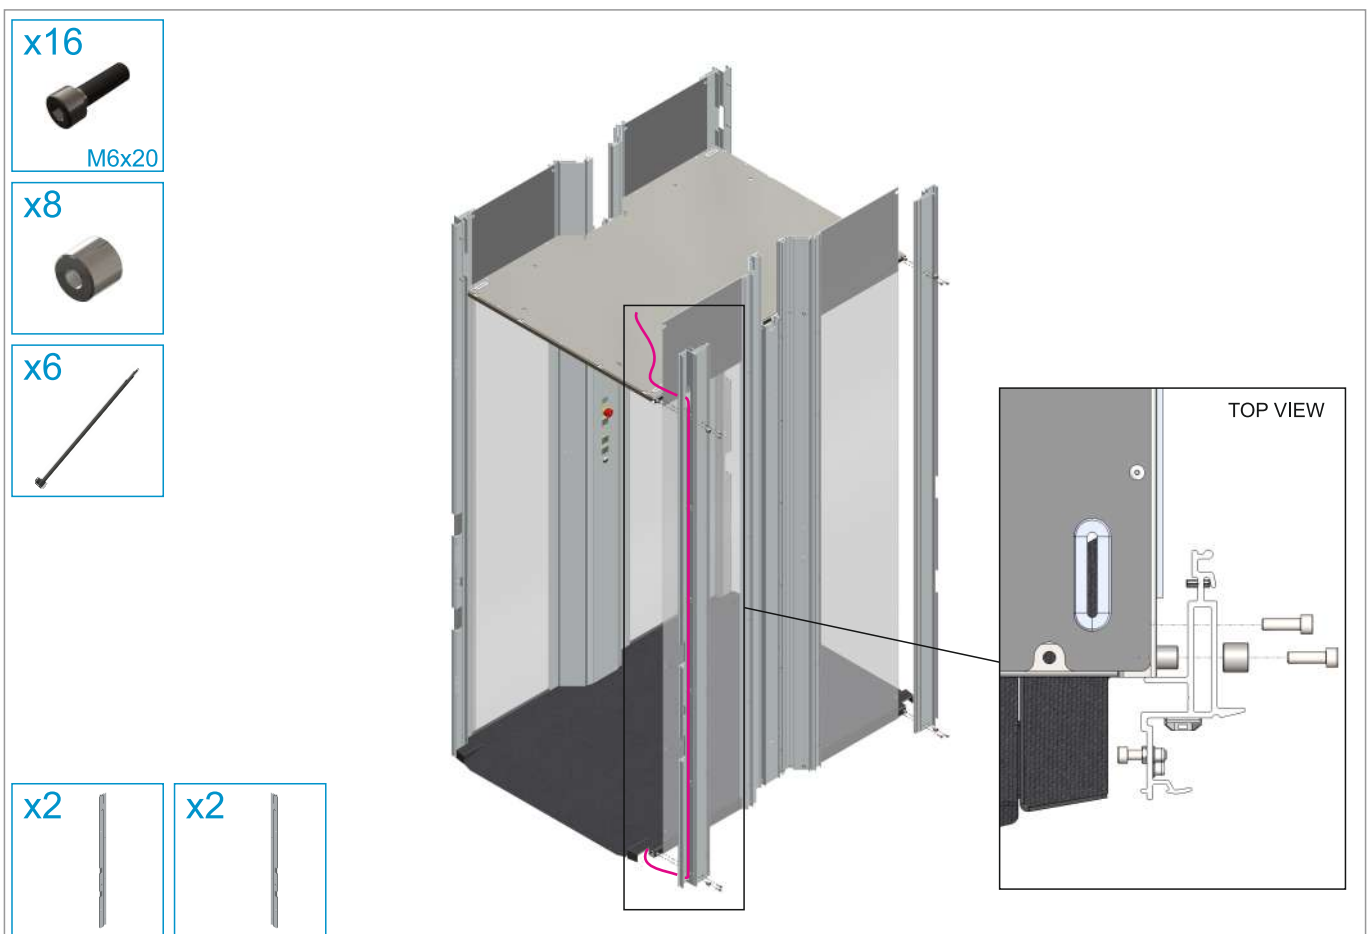

Power Cable for Installation

x1

Wired Remote Control

x1

Cable USB-A to USB-C

x1

Guide Rail Montage Spacer

Top Guide Rails

Safety Light Curtains (For Gate)

DOOR

GATE

BACK PANEL

REMOVAL

REMOVAL

OPTIONAL

OPTIONAL