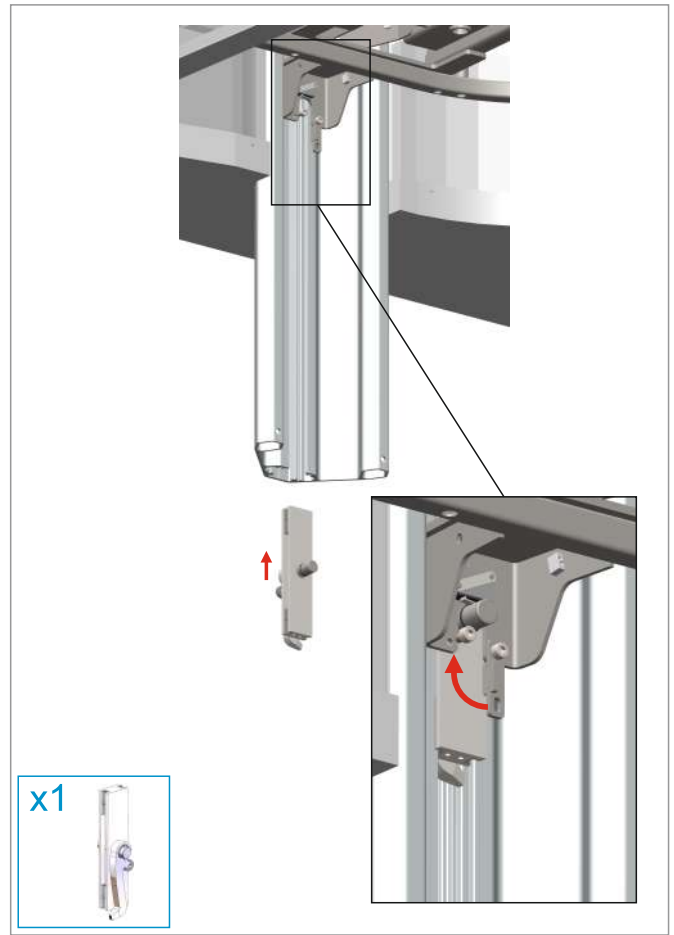

Power Cable for Installation

x1

Wired Remote Control

x1

Cable USB-A to USB-C

x1

Guide Rail Montage Spacer

Top Guide Rails

Safety Light Curtains (For Gate)

DOOR

GATE

BACK PANEL

REMOVAL

REMOVAL

OPTIONAL

OPTIONAL