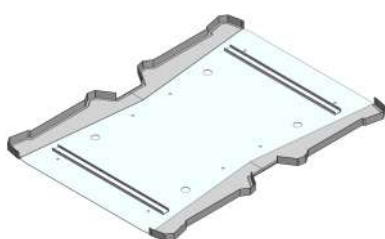

x1

Safety Bottom

x1