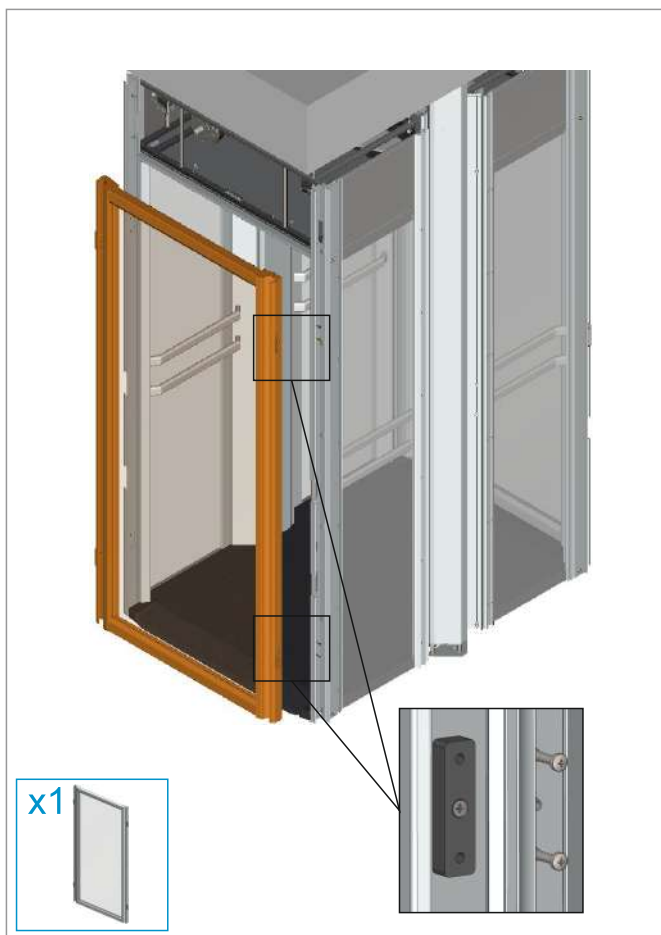

Power Cable for Installation

x1

Wired Remote Control

x1

Cable USB-A to USB-C

x1

Guide Rail Montage Spacer

Top Guide Rails

Safety Light Curtains (For Gate)

DOOR

GATE

BACK PANEL

REMOVAL

REMOVAL

OPTIONAL

OPTIONAL