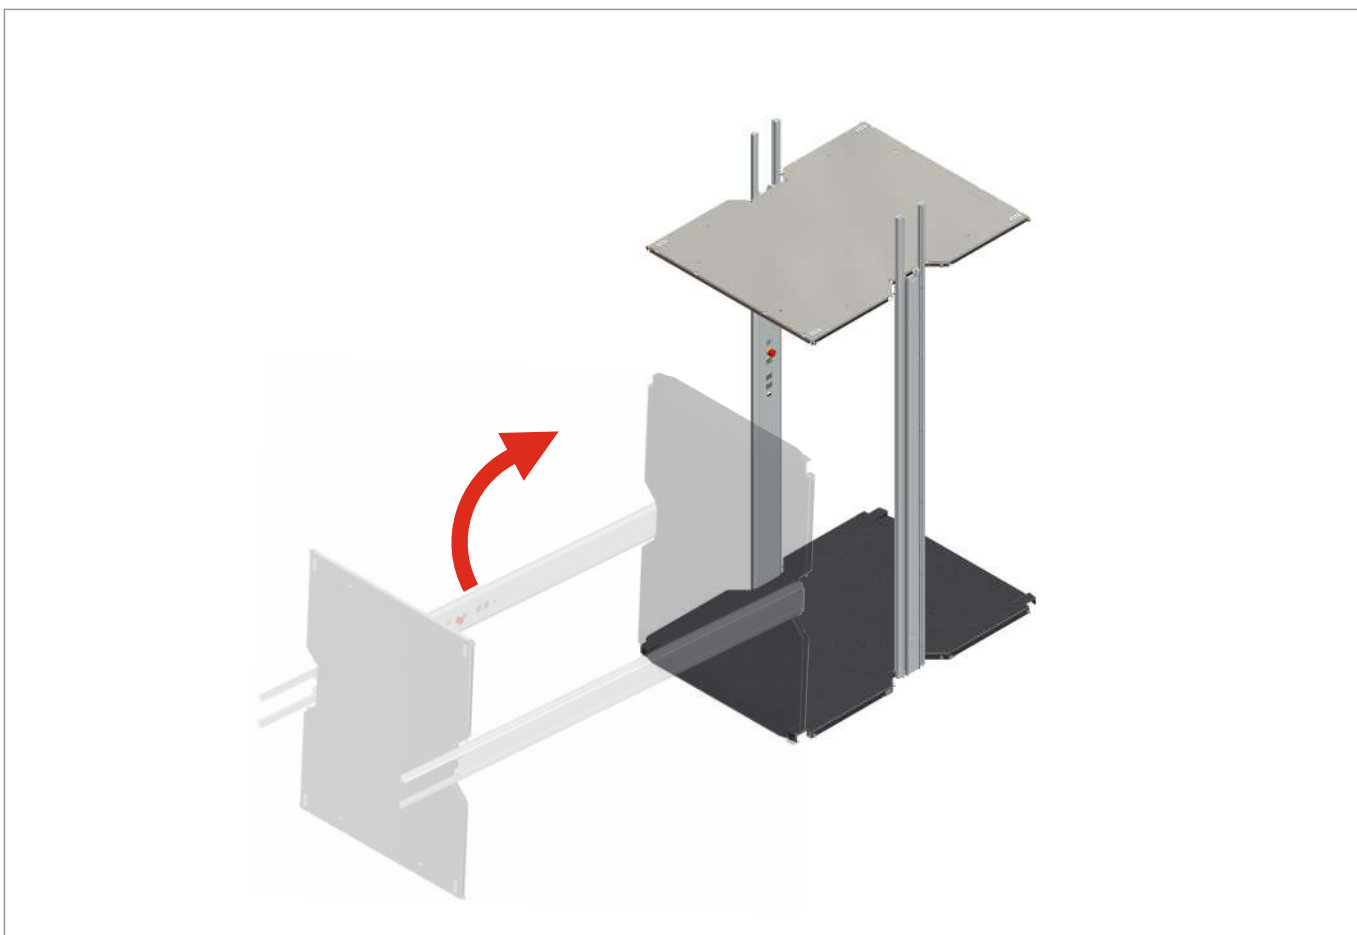

Power Cable for Installation

x1

Wired Remote Control

x1

Cable USB-A to USB-C

x1

Guide Rail Montage Spacer

Top Guide Rails

Safety Light Curtains (For Gate)

DOOR

GATE

BACK PANEL

REMOVAL

REMOVAL

OPTIONAL

OPTIONAL