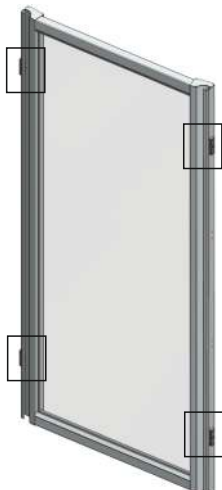

Side Panel (R)

x4

Column Cover

DOOR

x2 A= 913	
x1 B= 885	
x1 C= 370	
x2 D= 246	
Lock/ Hinge Cover Strip (Door)	

GATE

x1 C= 370	x1 G= 500	
x1 D= 246		
x1 E= 1323		
x1 F= 1065		
		Lock/ Hinge Cover Strip (Gate)

BACK PANEL

x2

Column Cover

x4 D= 246

x2 H= 1300

D/ H

Lock/ Hinge Cover Strip (Back Panel)

x1

Back Panel

x1

Floor

x1

Ceiling Frame

x1

Drive Unit

x1