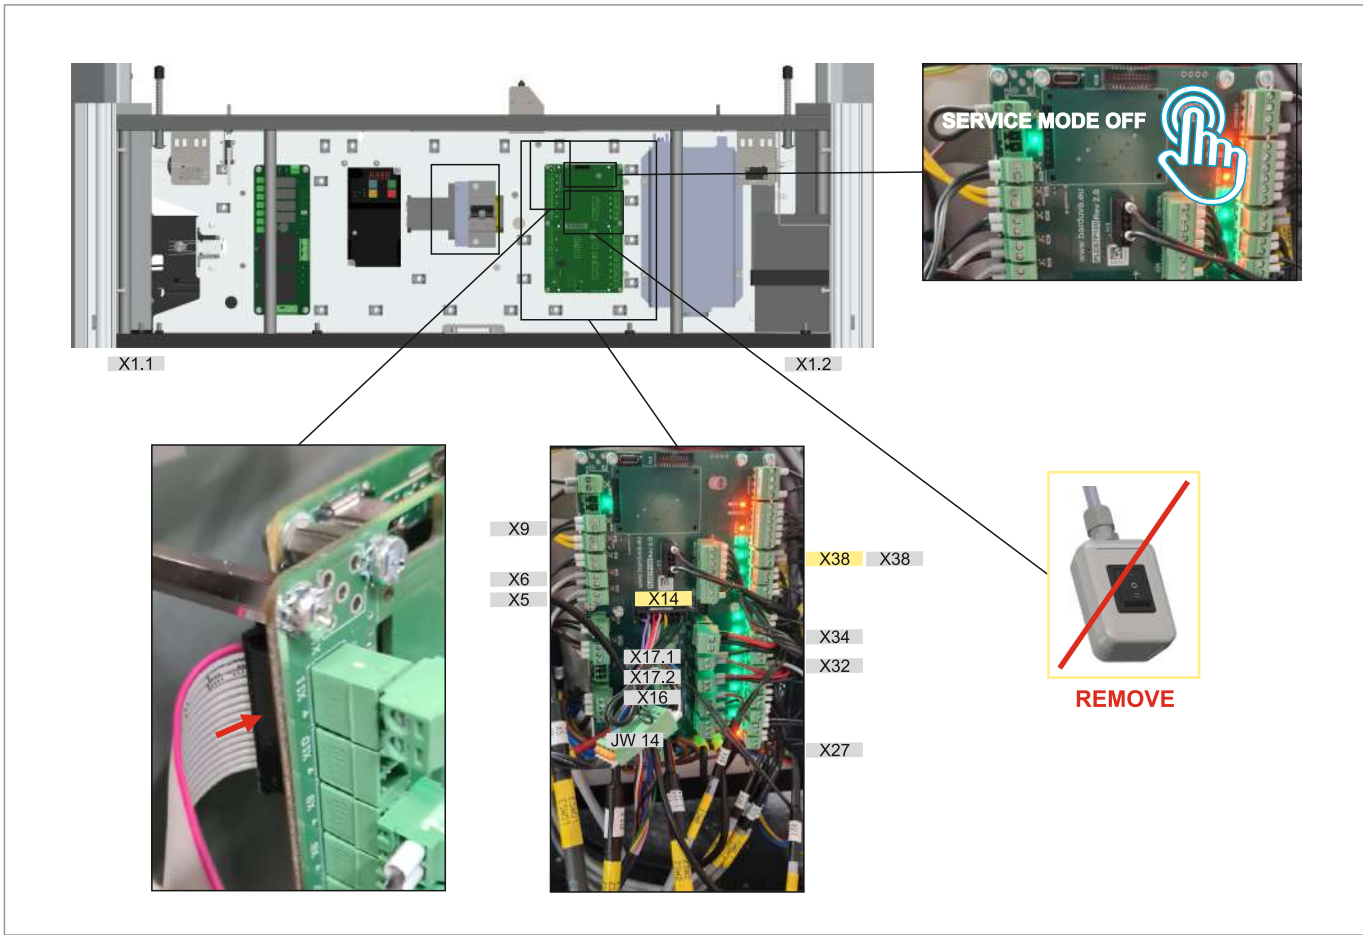

Power Cable for Installation

x1

Wired Remote Control

x1

Cable USB-A to USB-C

x1

Guide Rail Montage Spacer

Top Guide Rails

Safety Light Curtains (For Gate)

DOOR

GATE

BACK PANEL

REMOVAL

REMOVAL

OPTIONAL

OPTIONAL