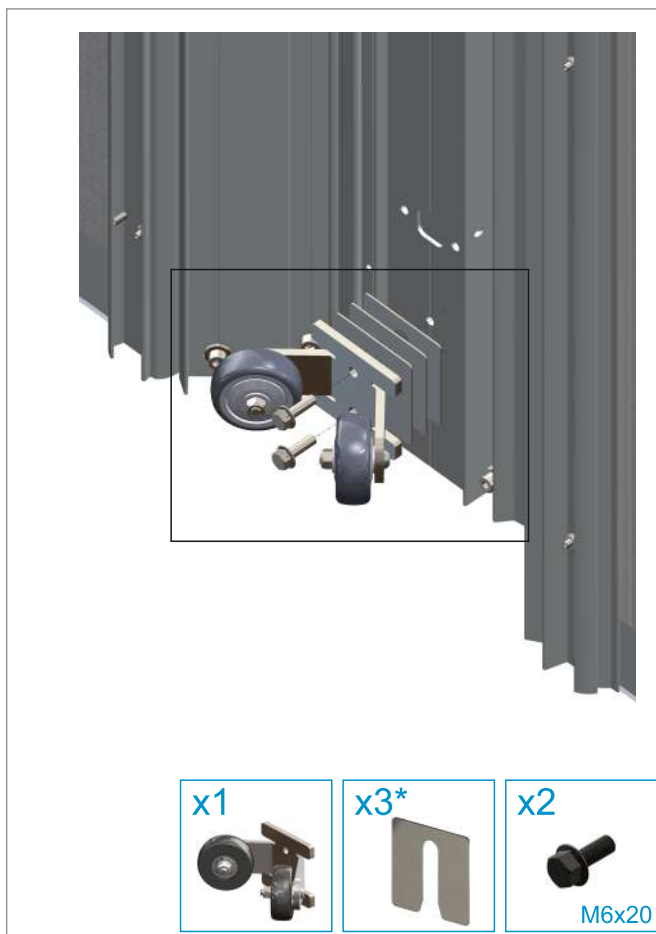

Power Cable for Installation

x1

Wired Remote Control

x1

Cable USB-A to USB-C

x1

Guide Rail Montage Spacer

Top Guide Rails

Safety Light Curtains (For Gate)

DOOR

GATE

BACK PANEL

REMOVAL

REMOVAL

OPTIONAL

OPTIONAL