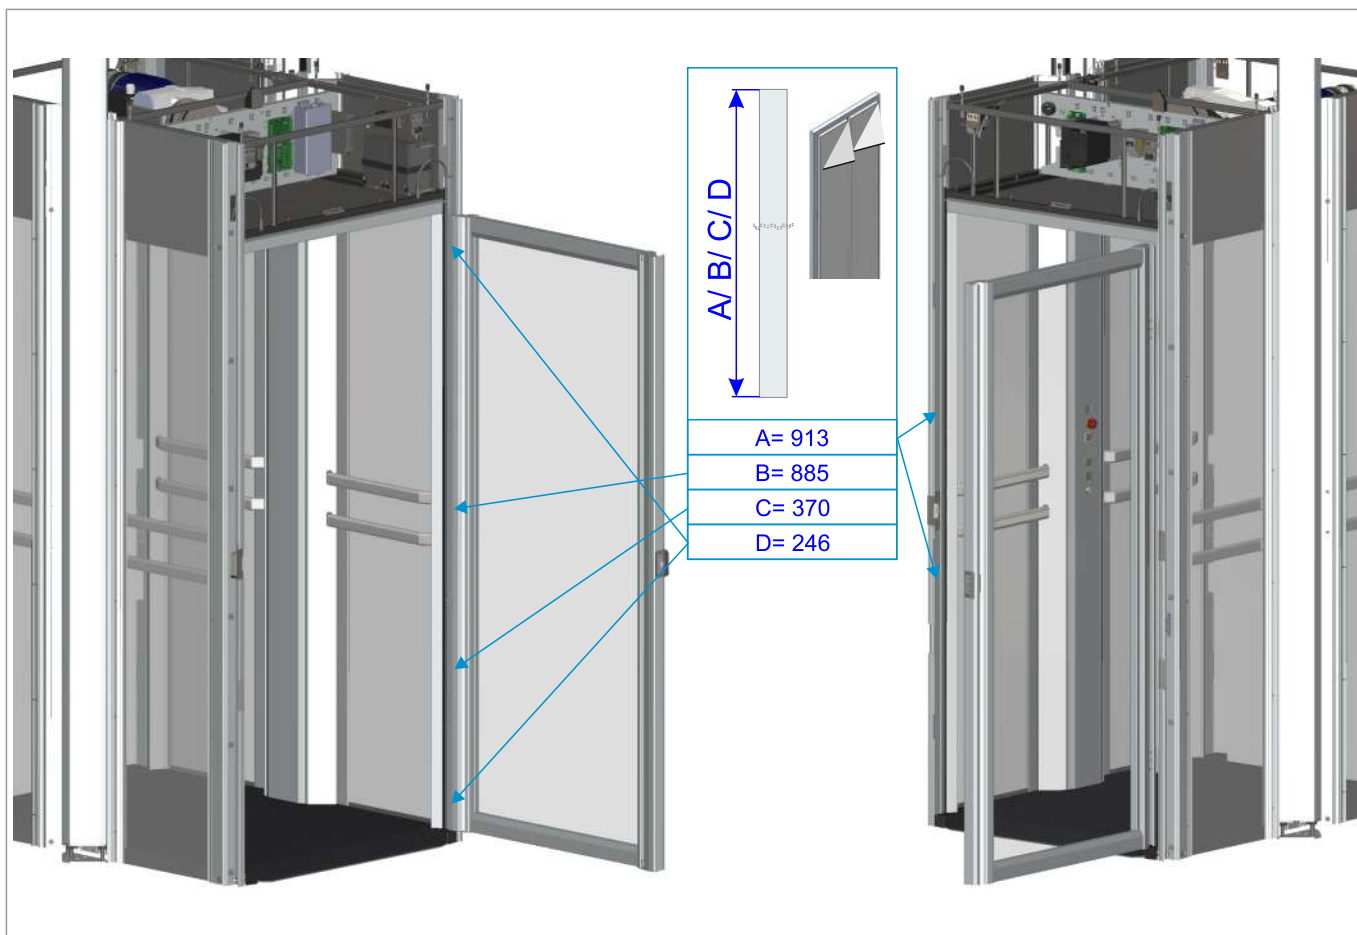

Power Cable for Installation

x1

Wired Remote Control

x1

Cable USB-A to USB-C

x1

Guide Rail Montage Spacer

Top Guide Rails

Safety Light Curtains (For Gate)

DOOR

GATE

BACK PANEL

REMOVAL

REMOVAL

OPTIONAL

OPTIONAL