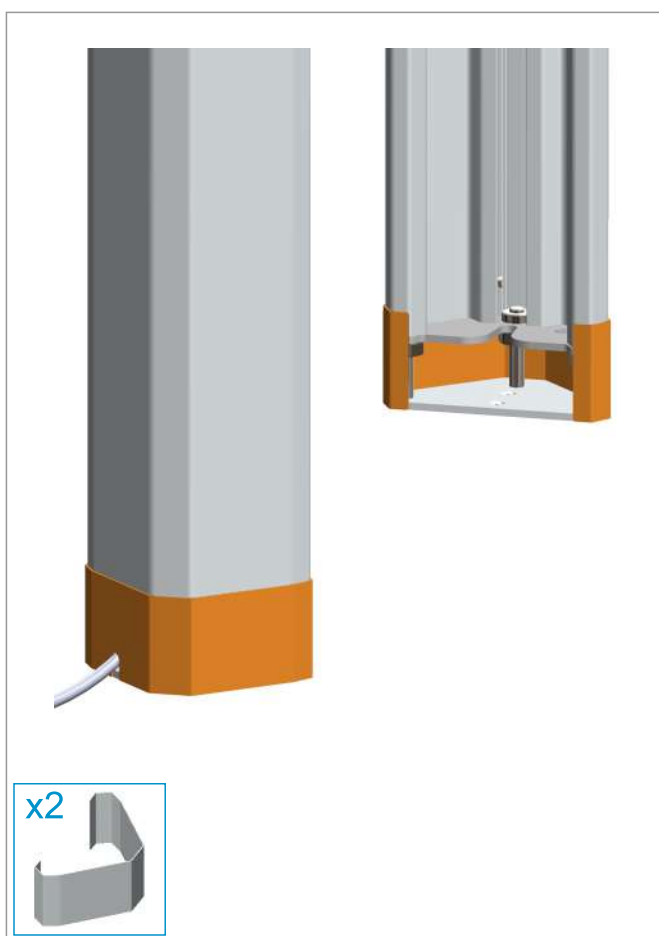

Power Cable for Installation

x1

Wired Remote Control

x1

Cable USB-A to USB-C

x1

Guide Rail Montage Spacer

Top Guide Rails

Safety Light Curtains (For Gate)

DOOR

GATE

BACK PANEL

REMOVAL

REMOVAL

OPTIONAL

OPTIONAL