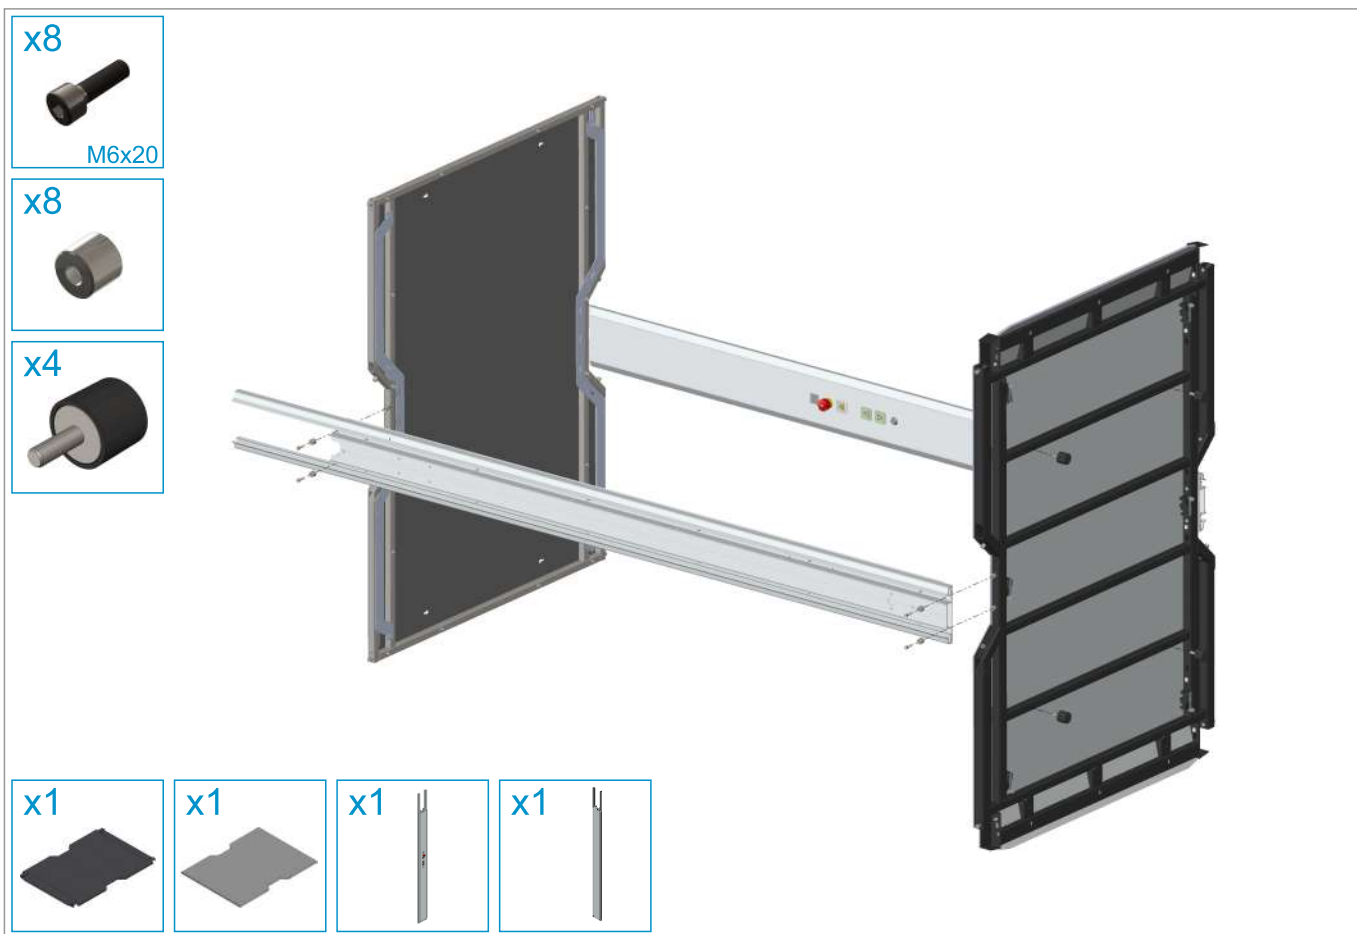

Power Cable for Installation

x1

Wired Remote Control

x1

Cable USB-A to USB-C

x1

Guide Rail Montage Spacer

Top Guide Rails