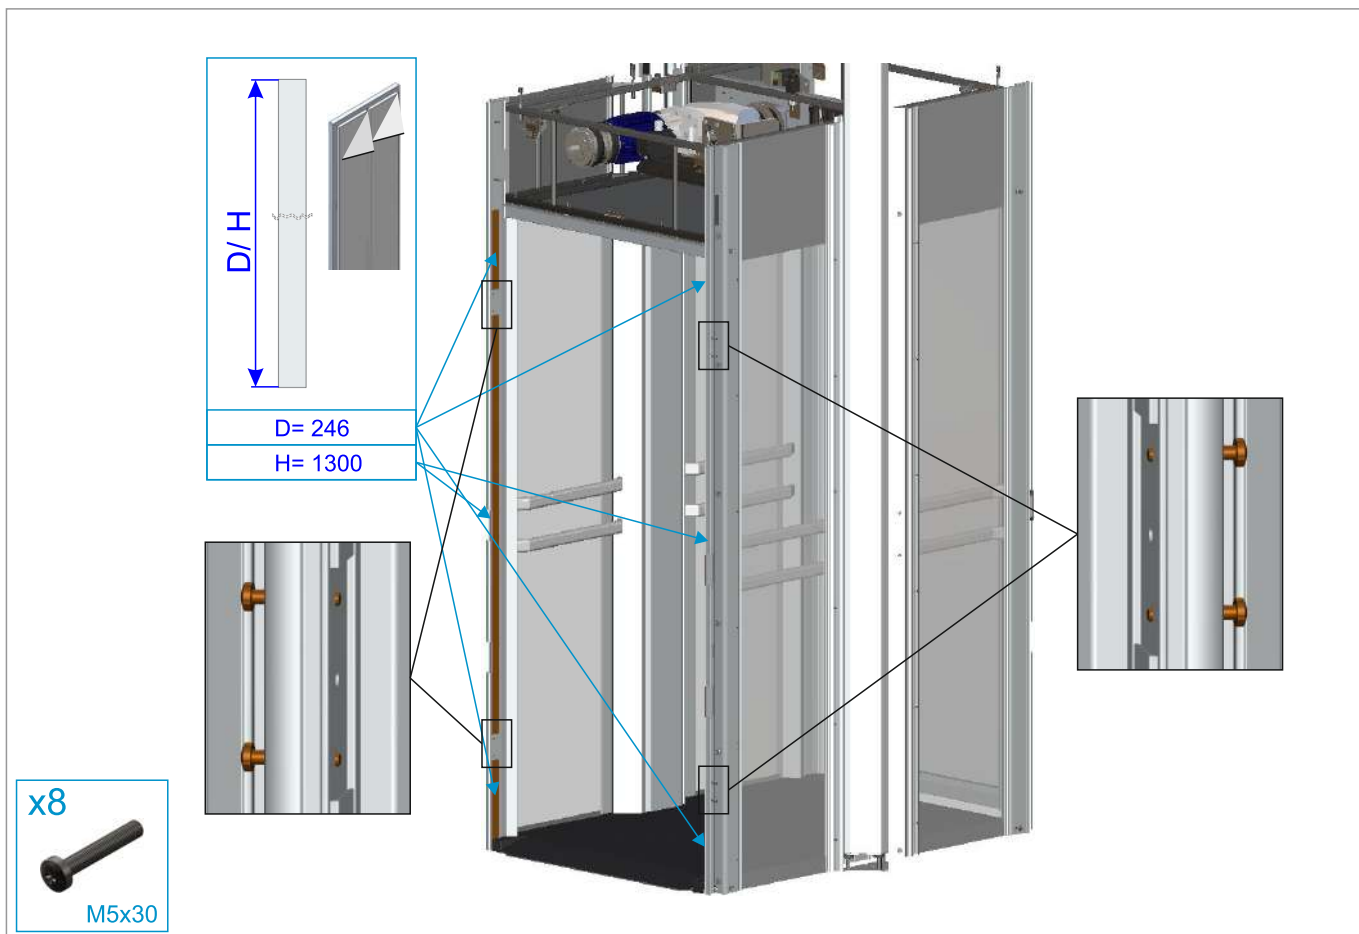

Power Cable for Installation

x1

Wired Remote Control

x1

Cable USB-A to USB-C

x1

Guide Rail Montage Spacer

Top Guide Rails

Safety Light Curtains (For Gate)

DOOR

GATE

BACK PANEL

REMOVAL

REMOVAL

OPTIONAL

OPTIONAL