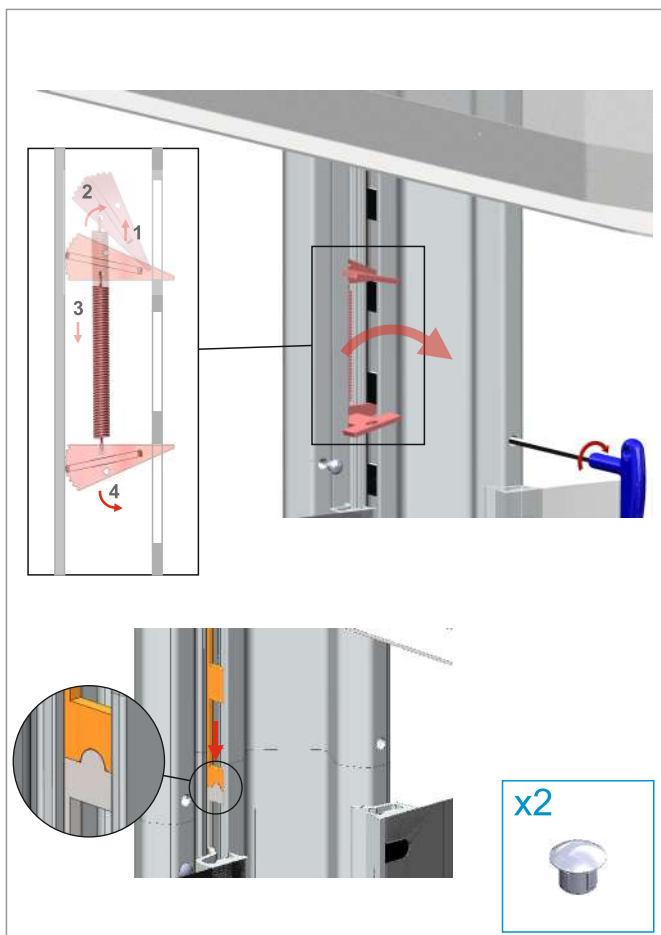

Power Cable for Installation

x1

Wired Remote Control

x1

Cable USB-A to USB-C

x1

Guide Rail Montage Spacer

Top Guide Rails

Safety Light Curtains (For Gate)

DOOR

GATE

BACK PANEL

REMOVAL

REMOVAL

OPTIONAL

OPTIONAL