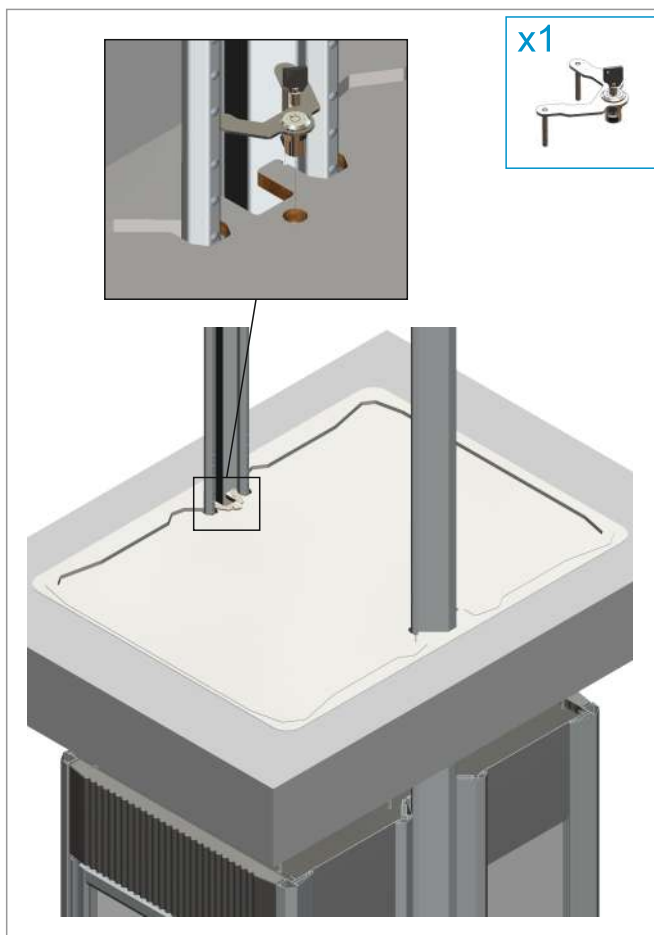

Power Cable for Installation

x1

Wired Remote Control

x1

Cable USB-A to USB-C

x1

Guide Rail Montage Spacer

Top Guide Rails

Safety Light Curtains (For Gate)

DOOR

GATE

BACK PANEL

REMOVAL

REMOVAL

OPTIONAL

OPTIONAL