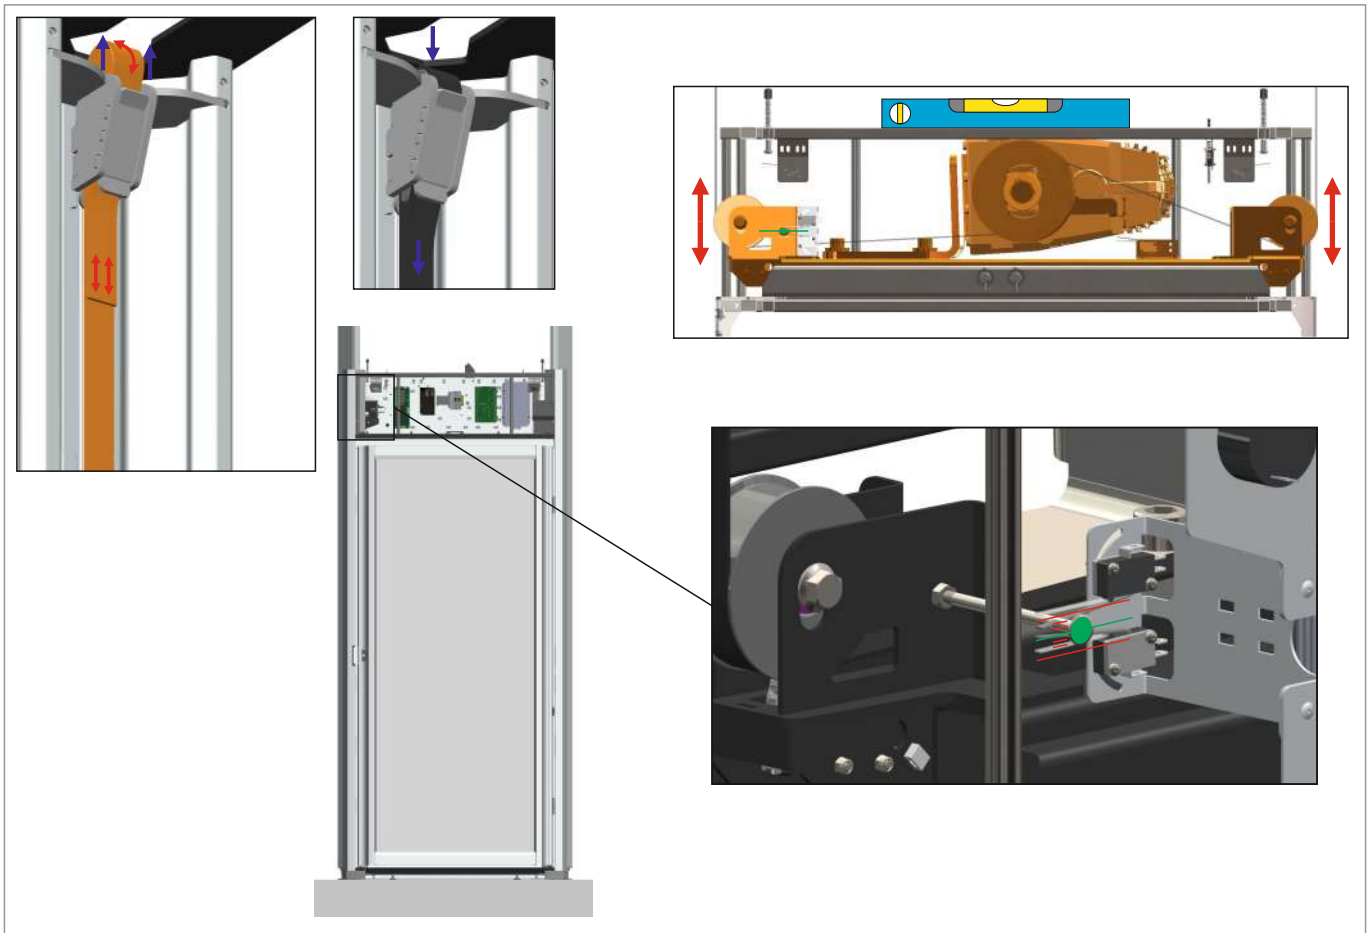

Power Cable for Installation

x1

Wired Remote Control

x1

Cable USB-A to USB-C

x1

Guide Rail Montage Spacer

Top Guide Rails

Safety Light Curtains (For Gate)

DOOR

GATE

BACK PANEL

REMOVAL

REMOVAL

OPTIONAL

OPTIONAL