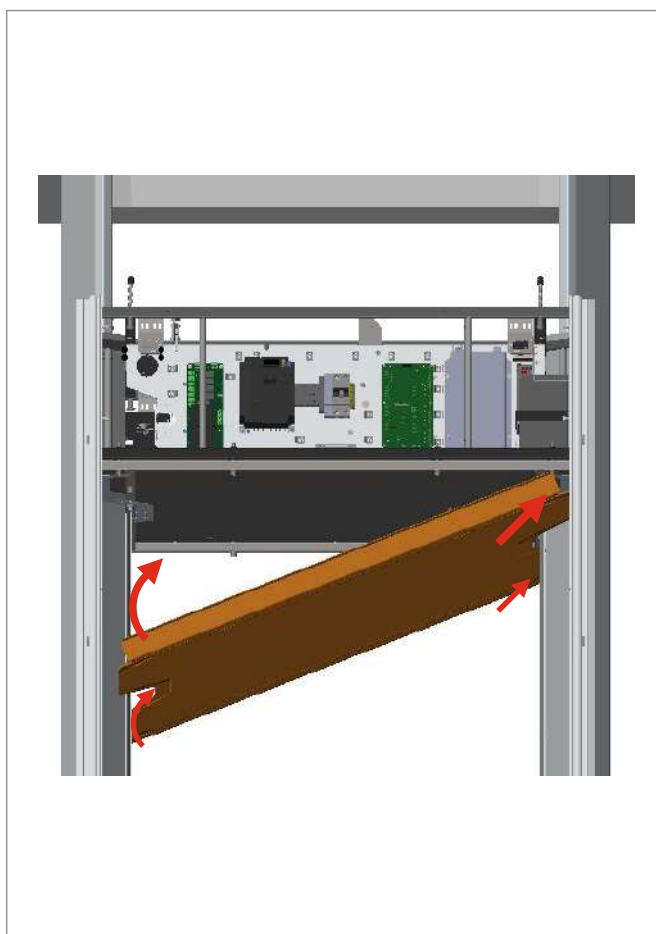

Power Cable for Installation

x1

Wired Remote Control

x1

Cable USB-A to USB-C

x1

Guide Rail Montage Spacer

Top Guide Rails

Safety Light Curtains (For Gate)

DOOR

GATE

BACK PANEL

REMOVAL

REMOVAL

OPTIONAL

OPTIONAL