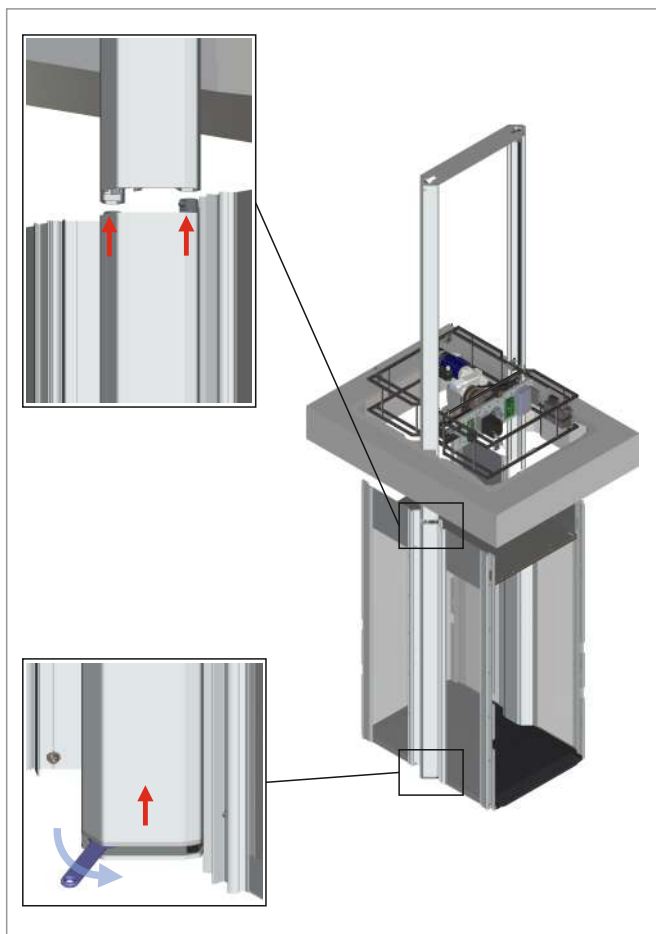

Power Cable for Installation

x1

Wired Remote Control

x1

Cable USB-A to USB-C

x1

Guide Rail Montage Spacer

Top Guide Rails

Safety Light Curtains (For Gate)

DOOR

GATE

BACK PANEL

REMOVAL

REMOVAL

OPTIONAL

OPTIONAL