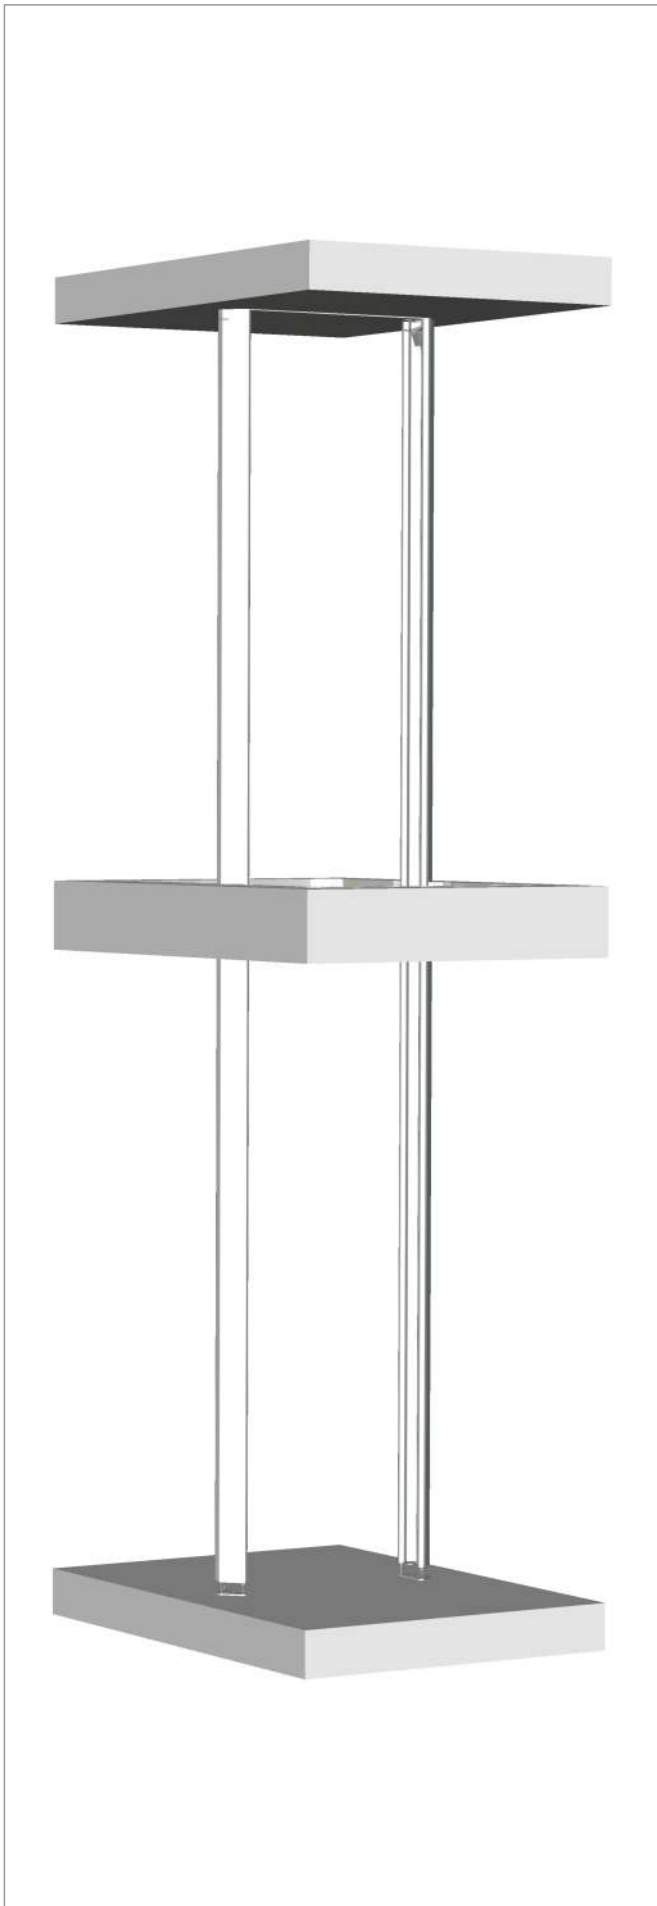

ASSEMBLY GUIDELINES

List of corrections

Version	Date	Notes
V 1.0	2026.03.02	First release

x2

Front Column (L)

x2

Front Column (R)

x4

Handrail Column

x1

COP Column

x1

Middle Column

x2

Side Panel (L)

x2

BACK PANEL

x2

Column Cover

x4 D= 246

x2 H= 1300

D/ H

Lock/ Hinge Cover Strip (Back Panel)

x1

Power Cable for Installation

x1

Wired Remote Control

x1

Cable USB-A to USB-C

x1

Guide Rail Montage Spacer

Top Guide Rails