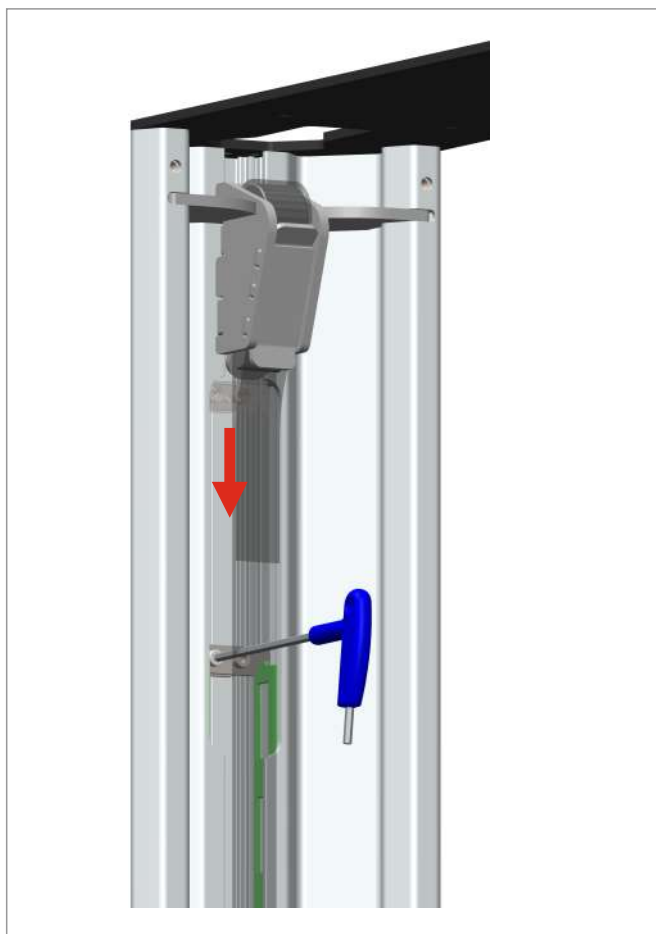

Power Cable for Installation

x1

Wired Remote Control

x1

Cable USB-A to USB-C

x1

Guide Rail Montage Spacer

Top Guide Rails

Safety Light Curtains (For Gate)

DOOR

GATE

BACK PANEL

REMOVAL

REMOVAL

OPTIONAL

OPTIONAL