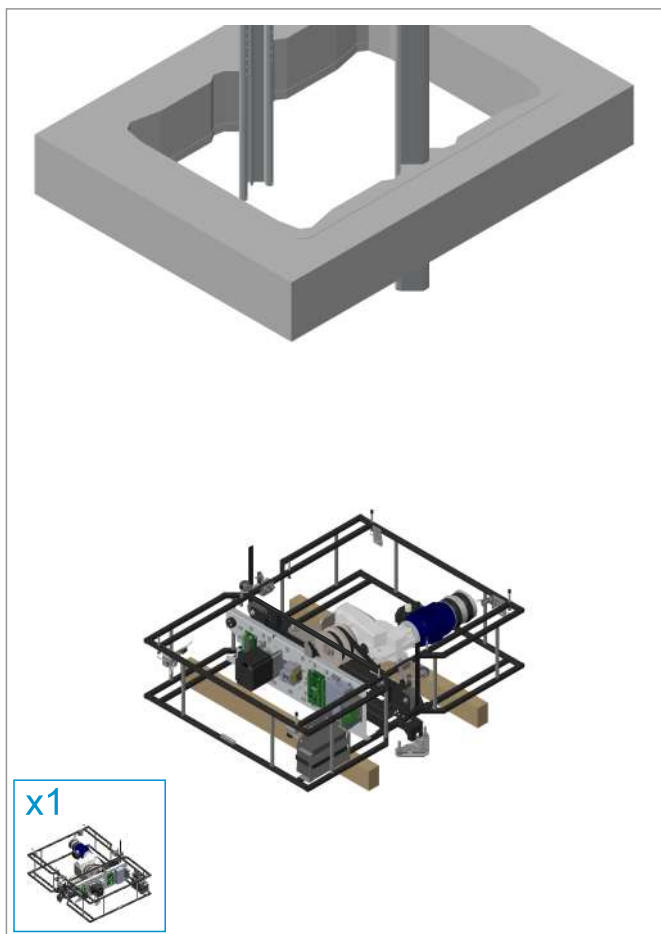

Power Cable for Installation

x1

Wired Remote Control

x1

Cable USB-A to USB-C

x1

Guide Rail Montage Spacer

Top Guide Rails

Safety Light Curtains (For Gate)

DOOR

GATE

BACK PANEL

REMOVAL

REMOVAL

OPTIONAL

OPTIONAL