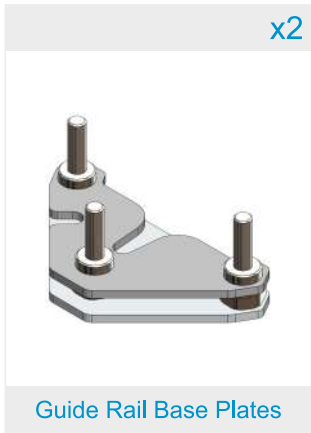

Floor Insert Flange

x1

Shaft Lid

x1

Guide Rail Spacer

x4

Handrail Plate

x8

Handrail

x1

Shaft Lid Lock

x2

Limit Plate

x2

Guide Rail Base Covers

x24