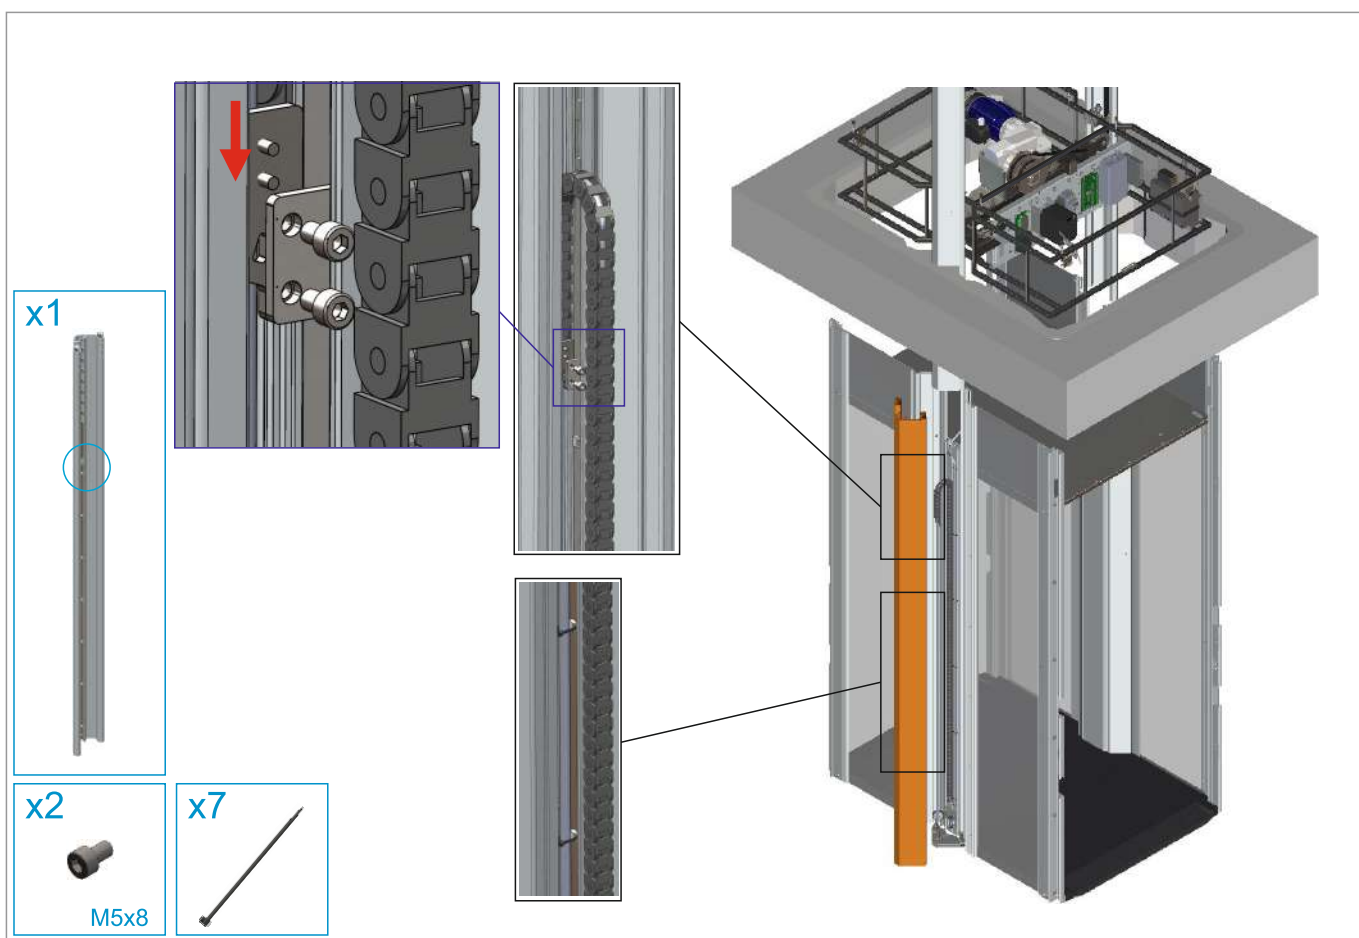

Power Cable for Installation

x1

Wired Remote Control

x1

Cable USB-A to USB-C

x1

Guide Rail Montage Spacer

Top Guide Rails

Safety Light Curtains (For Gate)

DOOR

GATE

BACK PANEL

REMOVAL

REMOVAL

OPTIONAL

OPTIONAL