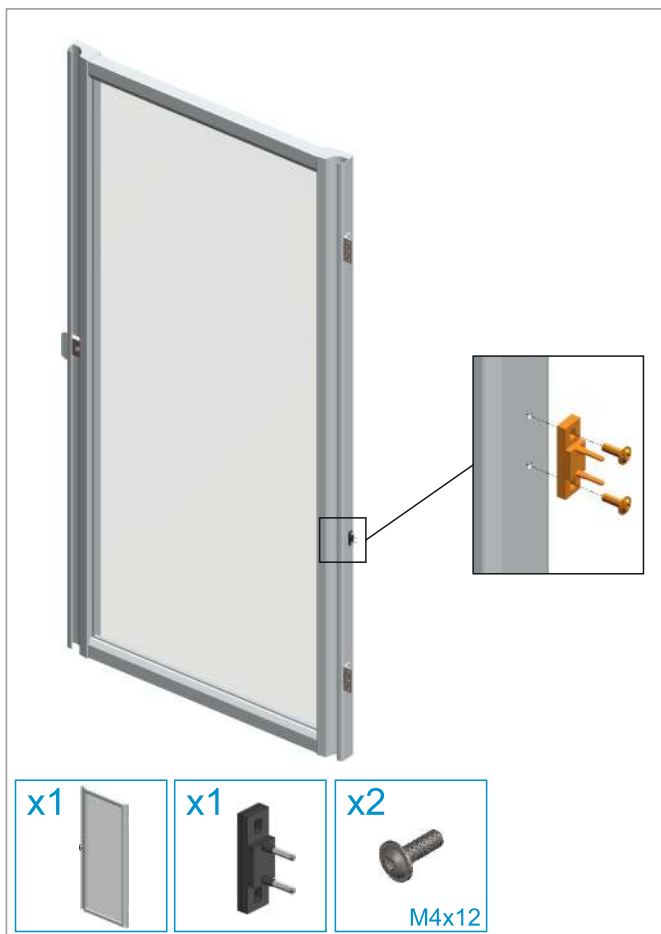

Power Cable for Installation

x1

Wired Remote Control

x1

Cable USB-A to USB-C

x1

Guide Rail Montage Spacer

Top Guide Rails

Safety Light Curtains (For Gate)

DOOR

GATE

BACK PANEL

REMOVAL

REMOVAL

OPTIONAL

OPTIONAL