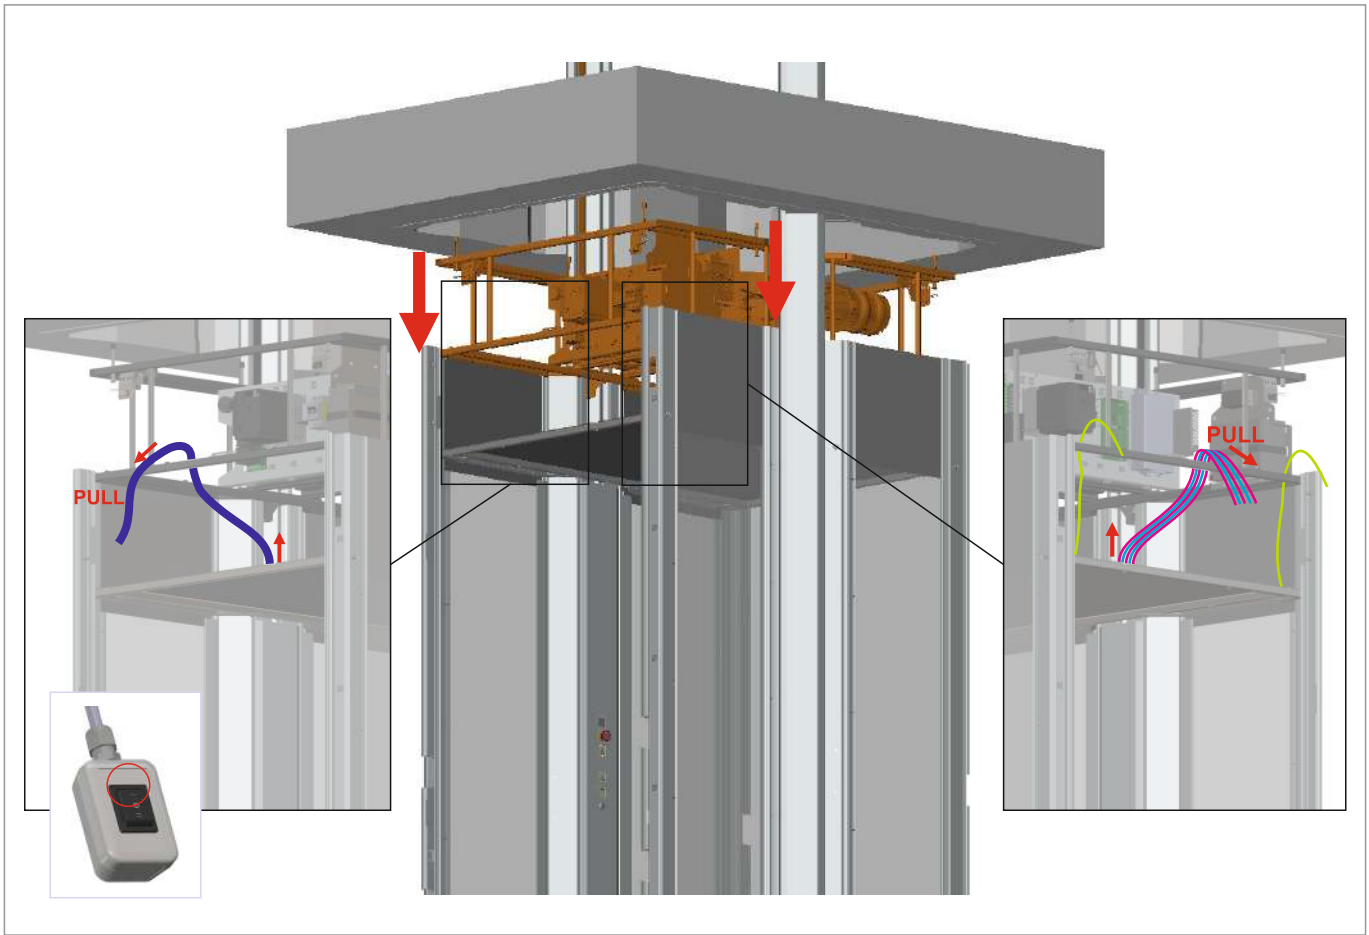

Power Cable for Installation

x1

Wired Remote Control

x1

Cable USB-A to USB-C

x1

Guide Rail Montage Spacer

Top Guide Rails

Safety Light Curtains (For Gate)

DOOR

GATE

BACK PANEL

REMOVAL

REMOVAL

OPTIONAL

OPTIONAL