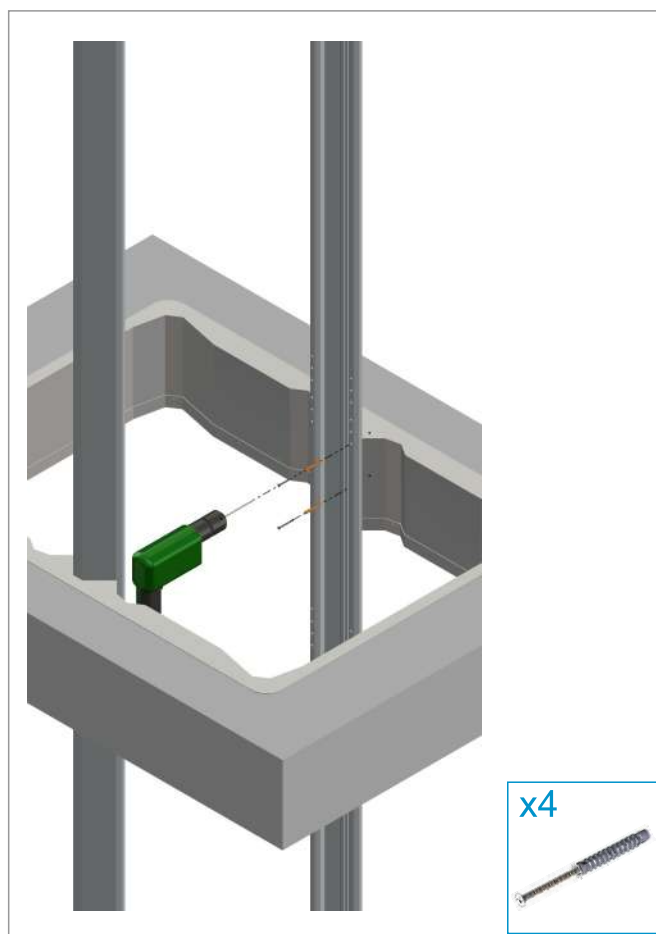

Power Cable for Installation

x1

Wired Remote Control

x1

Cable USB-A to USB-C

x1

Guide Rail Montage Spacer

Top Guide Rails

Safety Light Curtains (For Gate)

DOOR

GATE

BACK PANEL

REMOVAL

REMOVAL

OPTIONAL

OPTIONAL