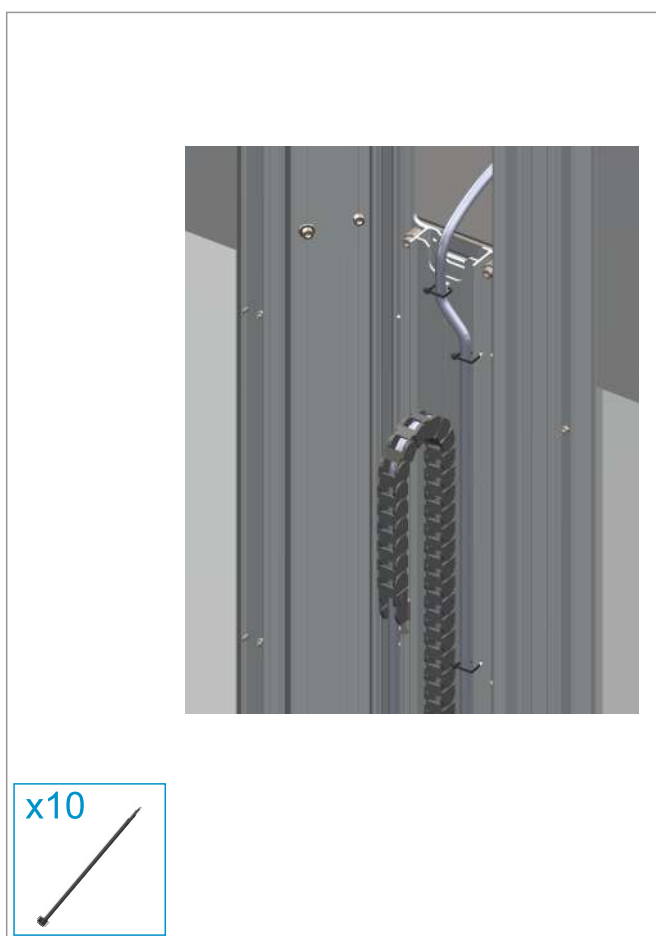

Power Cable for Installation

x1

Wired Remote Control

x1

Cable USB-A to USB-C

x1

Guide Rail Montage Spacer

Top Guide Rails