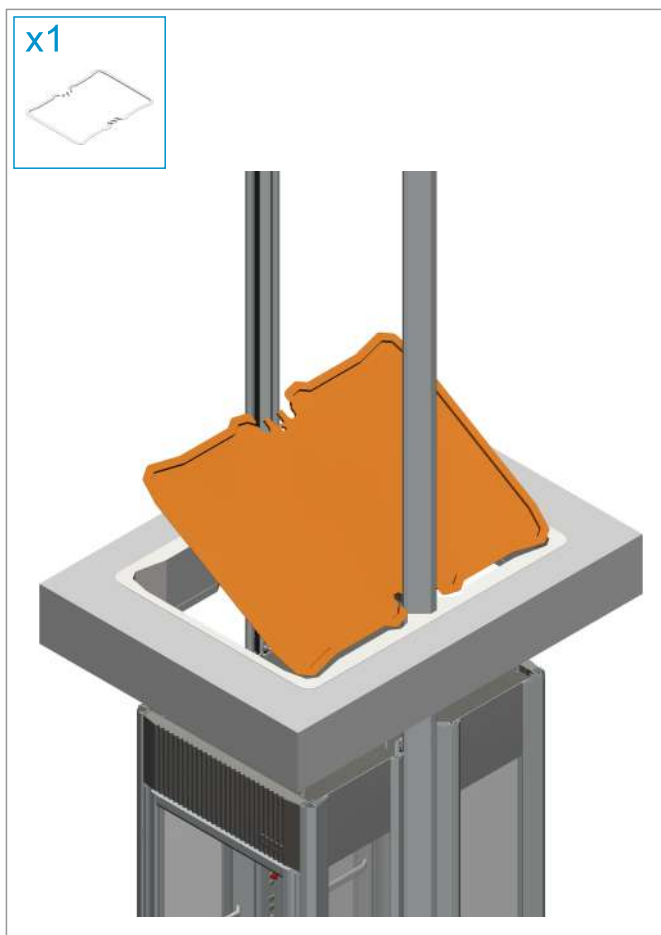

Power Cable for Installation

x1

Wired Remote Control

x1

Cable USB-A to USB-C

x1

Guide Rail Montage Spacer

Top Guide Rails

Safety Light Curtains (For Gate)

DOOR

GATE

BACK PANEL

REMOVAL

REMOVAL

OPTIONAL

OPTIONAL