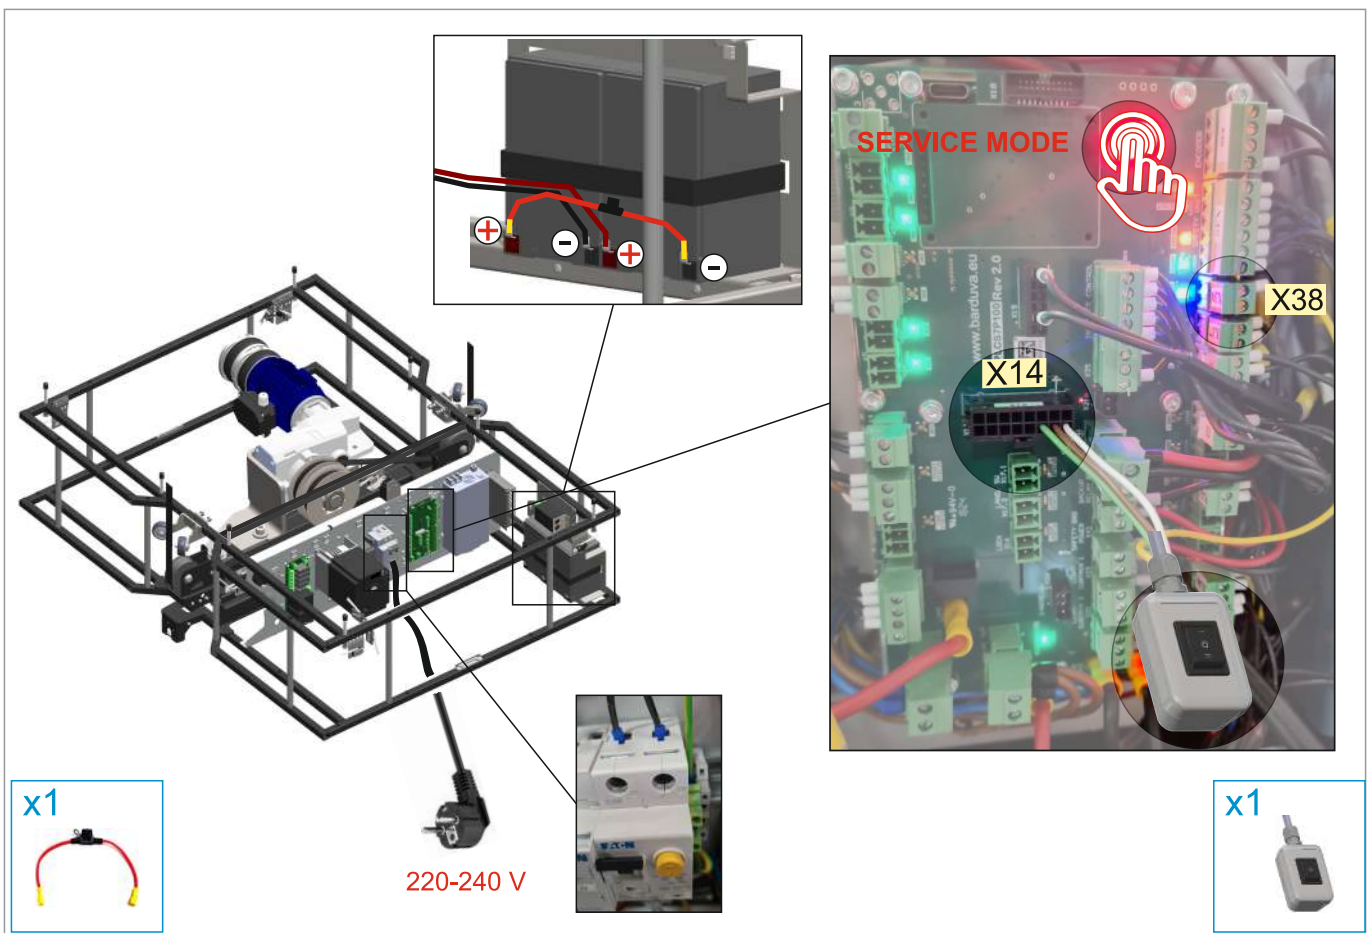

Power Cable for Installation

x1

Wired Remote Control

x1

Cable USB-A to USB-C

x1

Guide Rail Montage Spacer

Top Guide Rails

Safety Light Curtains (For Gate)

DOOR

GATE

BACK PANEL

REMOVAL

REMOVAL

OPTIONAL

OPTIONAL