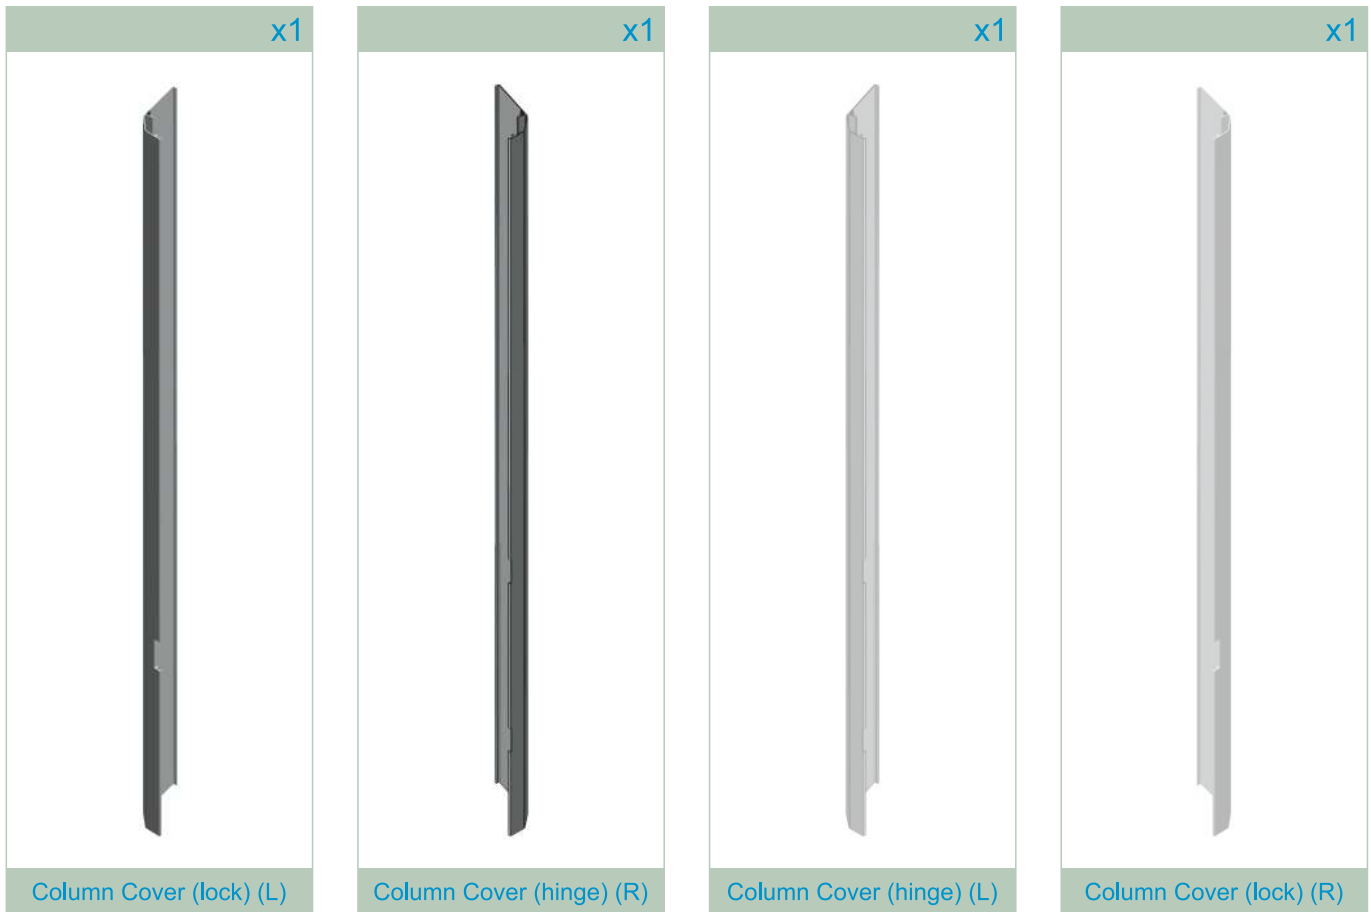

Side Panel (R)

x4

Column Cover

DOOR

x2 A= 913	
x1 B= 885	
x1 C= 370	
x2 D= 246	
Lock/ Hinge Cover Strip (Door)	

GATE

x1 C= 370	x1 G= 500	
x1 D= 246		
x1 E= 1323		
x1 F= 1065		
		Lock/ Hinge Cover Strip (Gate)

BACK PANEL

x2

Column Cover

x4 D= 246

x2 H= 1300

D/ H

Lock/ Hinge Cover Strip (Back Panel)

x1