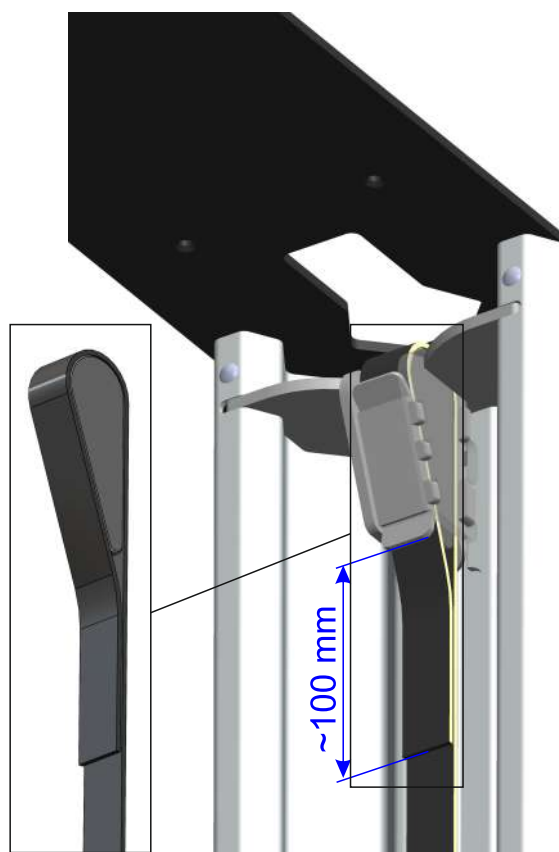

Power Cable for Installation

x1

Wired Remote Control

x1

Cable USB-A to USB-C

x1

Guide Rail Montage Spacer

Top Guide Rails

Safety Light Curtains (For Gate)

DOOR

GATE

BACK PANEL

REMOVAL

REMOVAL

OPTIONAL

OPTIONAL