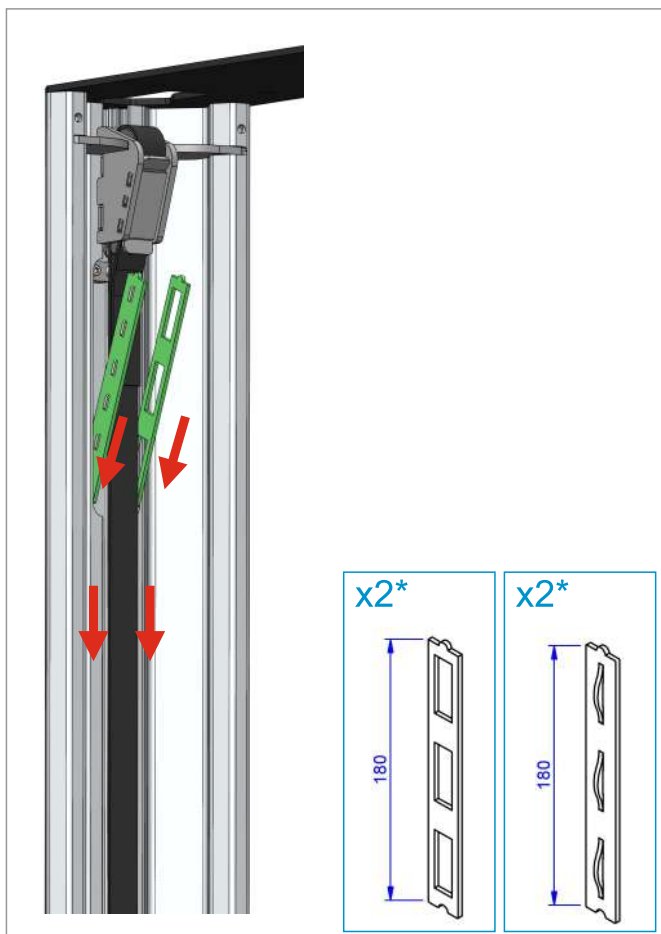

Power Cable for Installation

x1

Wired Remote Control

x1

Cable USB-A to USB-C

x1

Guide Rail Montage Spacer

Top Guide Rails