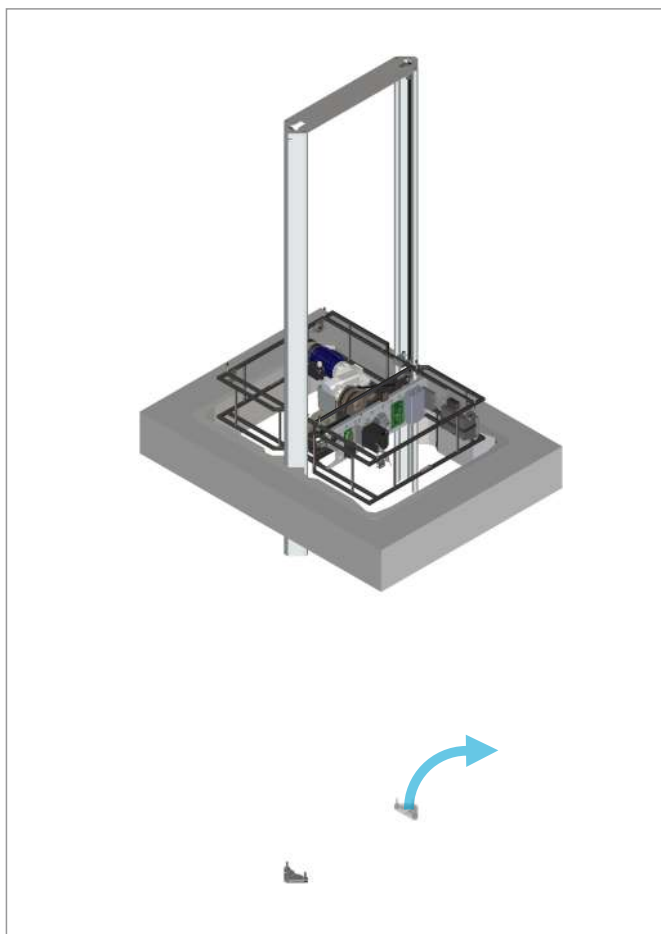

Power Cable for Installation

x1

Wired Remote Control

x1

Cable USB-A to USB-C

x1

Guide Rail Montage Spacer

Top Guide Rails

Safety Light Curtains (For Gate)

DOOR

GATE

BACK PANEL

REMOVAL

REMOVAL

OPTIONAL

OPTIONAL