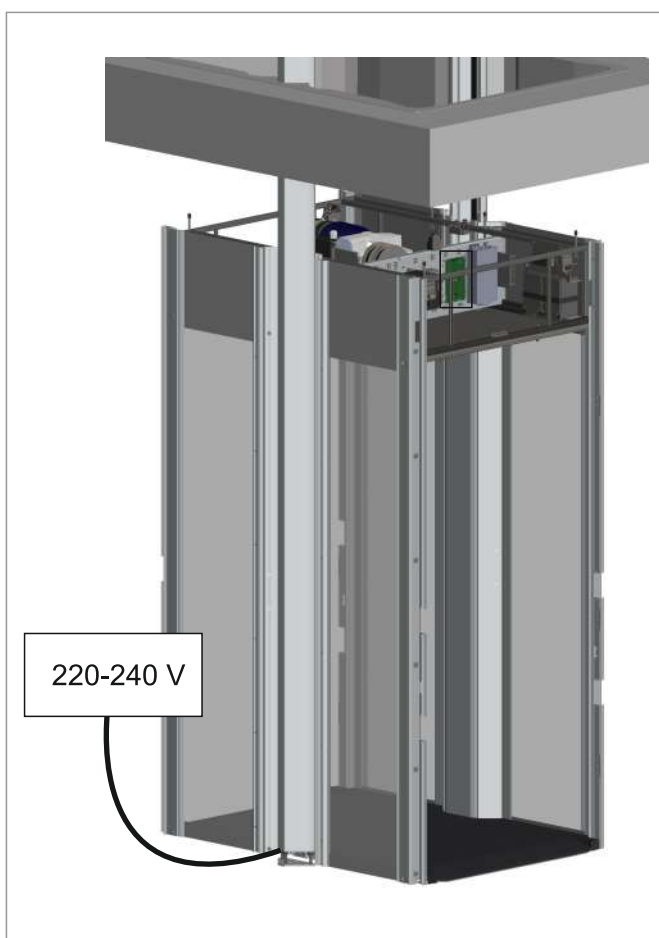

Power Cable for Installation

x1

Wired Remote Control

x1

Cable USB-A to USB-C

x1

Guide Rail Montage Spacer

Top Guide Rails