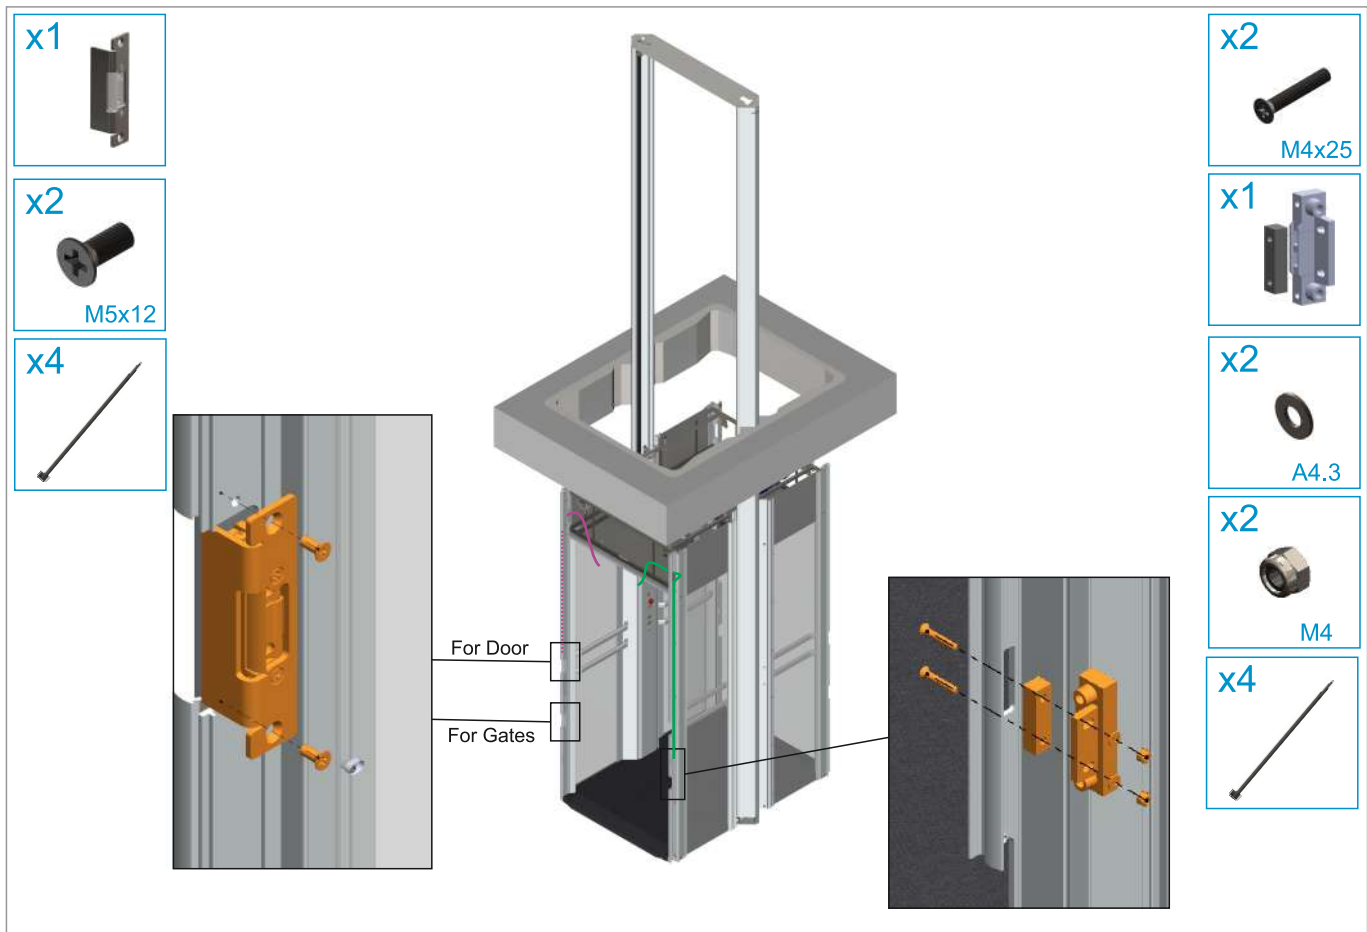

Power Cable for Installation

x1

Wired Remote Control

x1

Cable USB-A to USB-C

x1

Guide Rail Montage Spacer

Top Guide Rails

Safety Light Curtains (For Gate)

DOOR

GATE

BACK PANEL

REMOVAL

REMOVAL

OPTIONAL

OPTIONAL