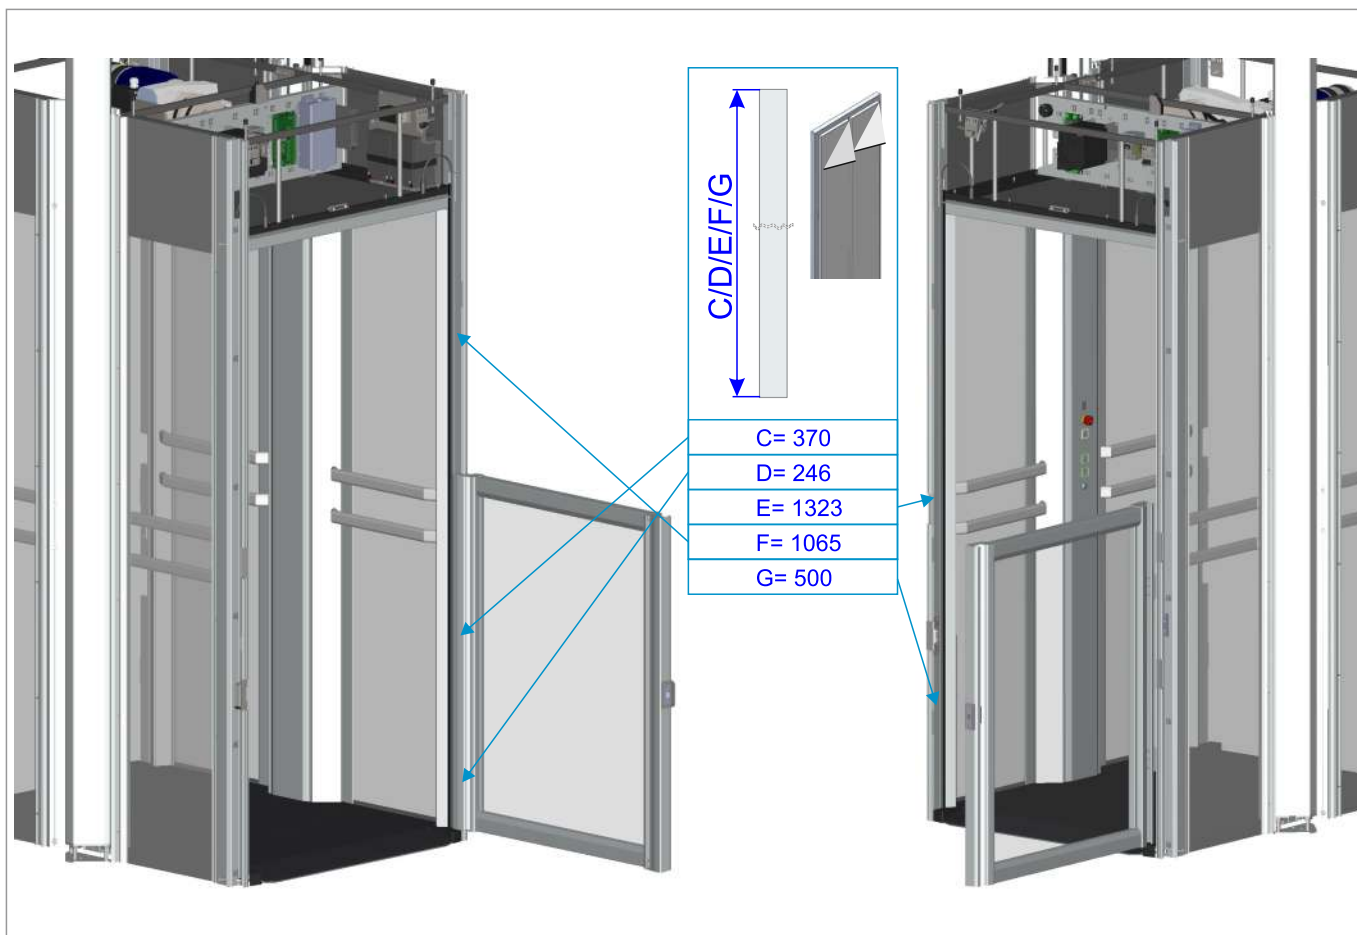

Power Cable for Installation

x1

Wired Remote Control

x1

Cable USB-A to USB-C

x1

Guide Rail Montage Spacer

Top Guide Rails

Safety Light Curtains (For Gate)

DOOR

GATE

BACK PANEL

REMOVAL

REMOVAL

OPTIONAL

OPTIONAL