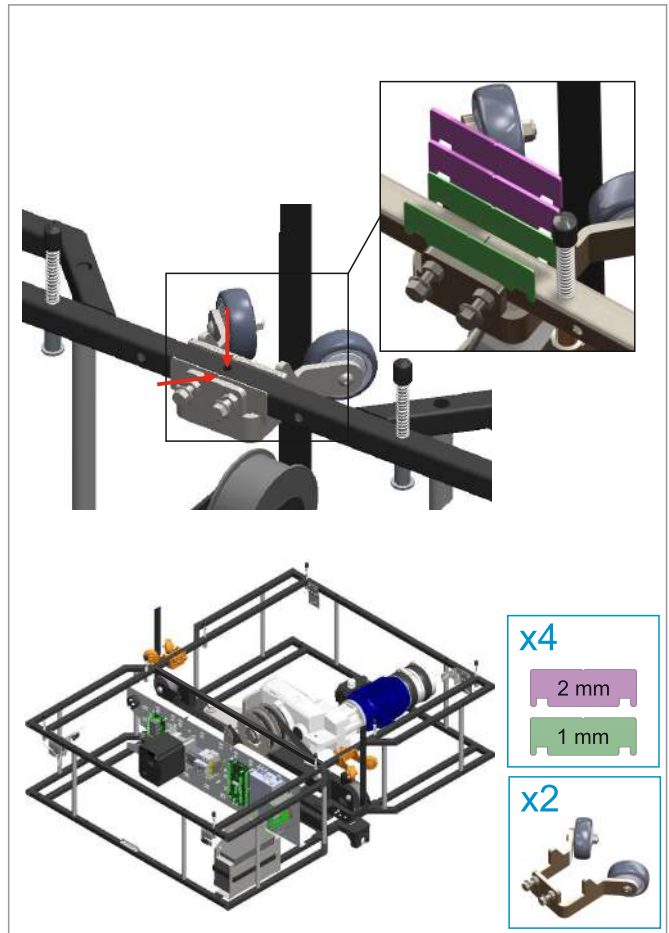

Power Cable for Installation

x1

Wired Remote Control

x1

Cable USB-A to USB-C

x1

Guide Rail Montage Spacer

Top Guide Rails

Safety Light Curtains (For Gate)

DOOR

GATE

BACK PANEL

REMOVAL

REMOVAL

OPTIONAL

OPTIONAL