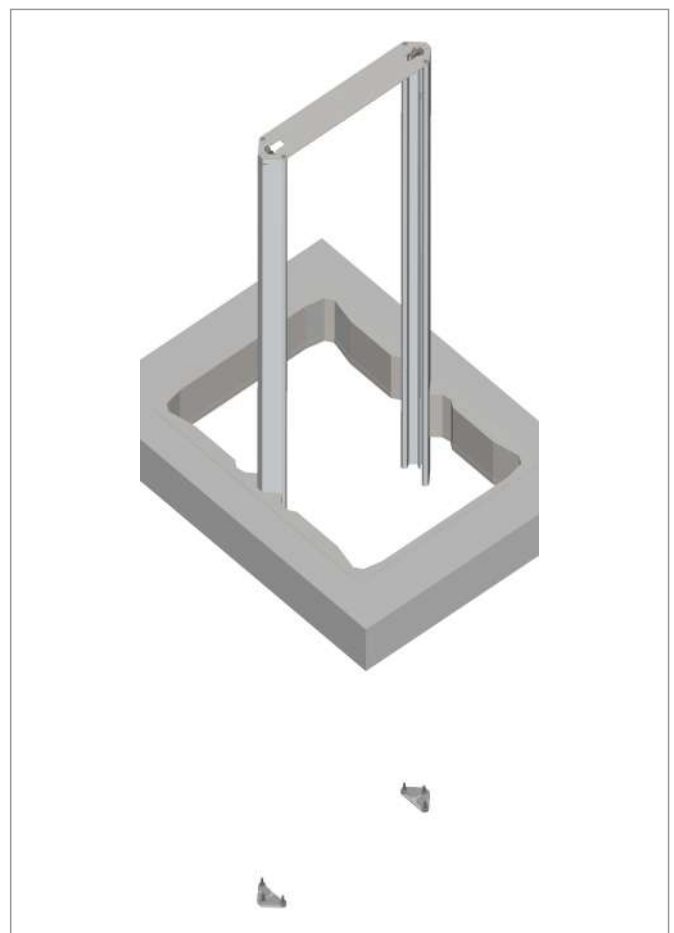

Power Cable for Installation

x1

Wired Remote Control

x1

Cable USB-A to USB-C

x1

Guide Rail Montage Spacer

Top Guide Rails