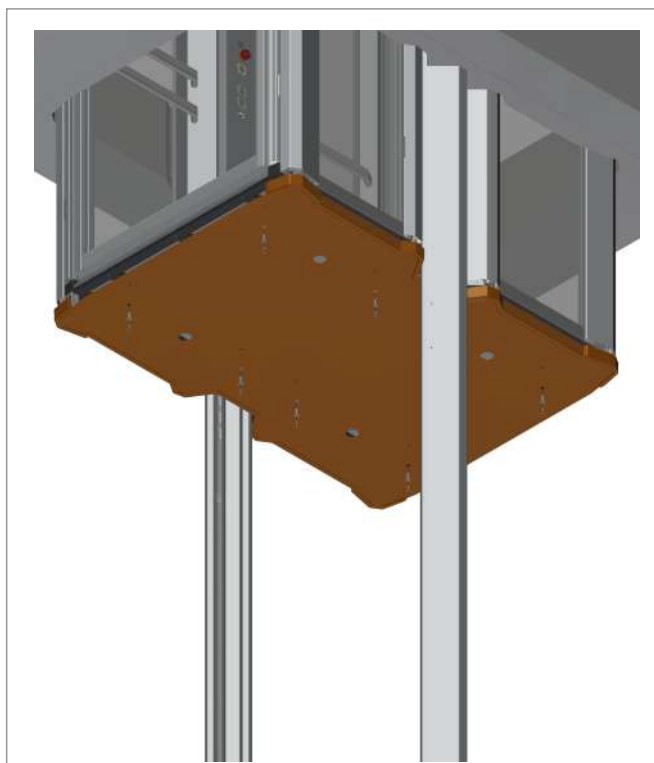

Power Cable for Installation

x1

Wired Remote Control

x1

Cable USB-A to USB-C

x1

Guide Rail Montage Spacer

Top Guide Rails

Safety Light Curtains (For Gate)

DOOR

GATE

BACK PANEL

REMOVAL

REMOVAL

OPTIONAL

OPTIONAL