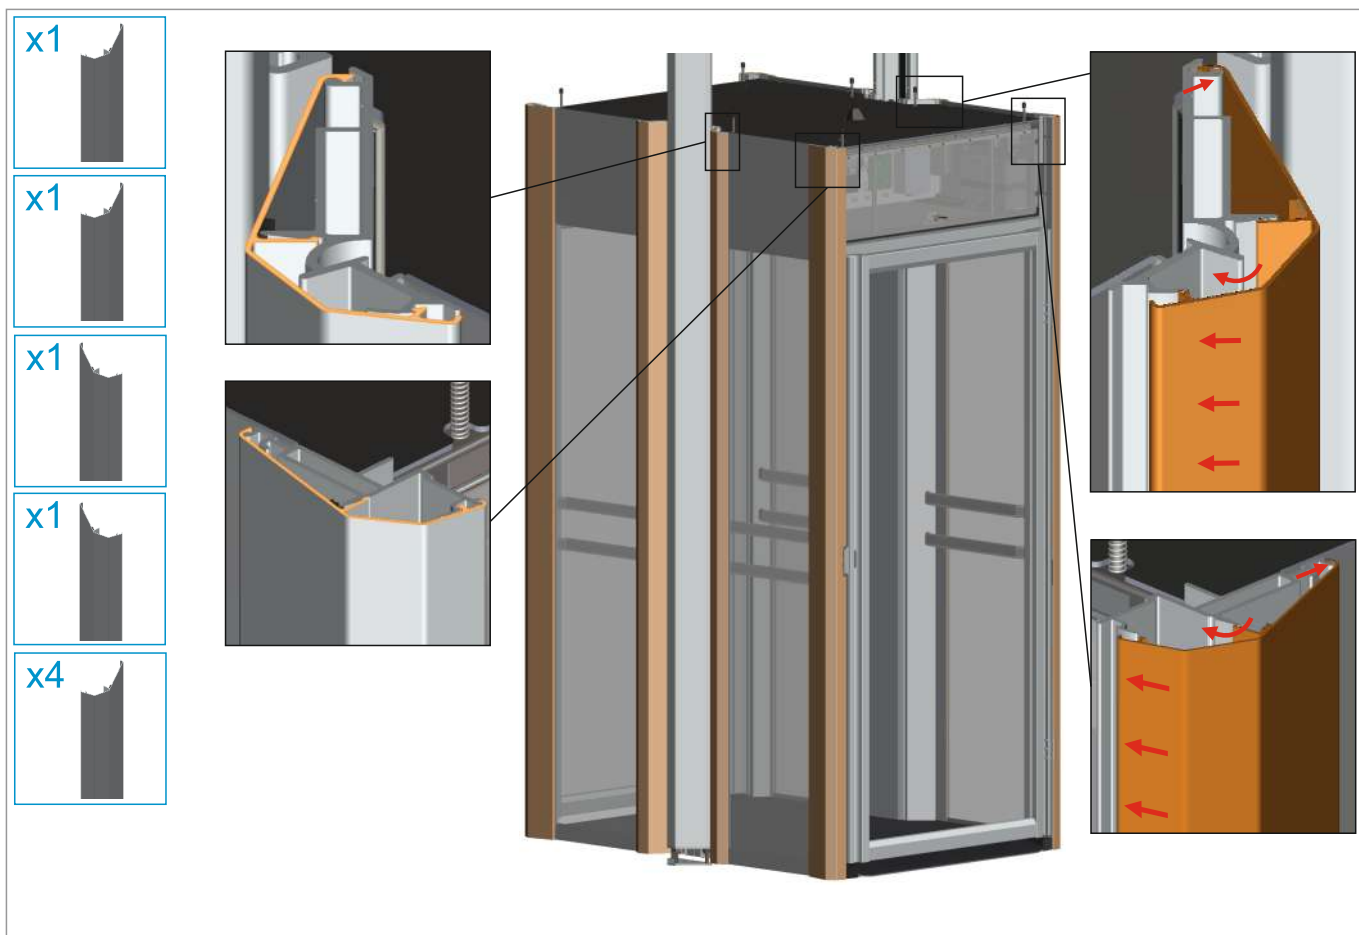

Power Cable for Installation

x1

Wired Remote Control

x1

Cable USB-A to USB-C

x1

Guide Rail Montage Spacer

Top Guide Rails

Safety Light Curtains (For Gate)

DOOR

GATE

BACK PANEL

REMOVAL

REMOVAL

OPTIONAL

OPTIONAL