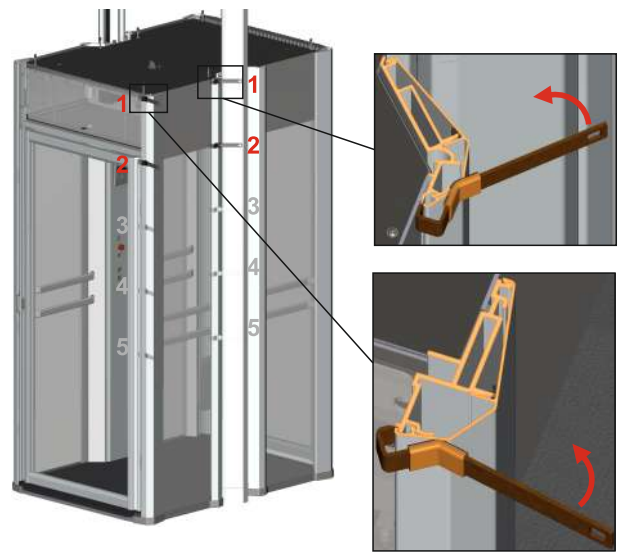

Power Cable for Installation

x1

Wired Remote Control

x1

Cable USB-A to USB-C

x1

Guide Rail Montage Spacer

Top Guide Rails

Safety Light Curtains (For Gate)

DOOR

GATE

BACK PANEL

REMOVAL

REMOVAL

OPTIONAL

OPTIONAL