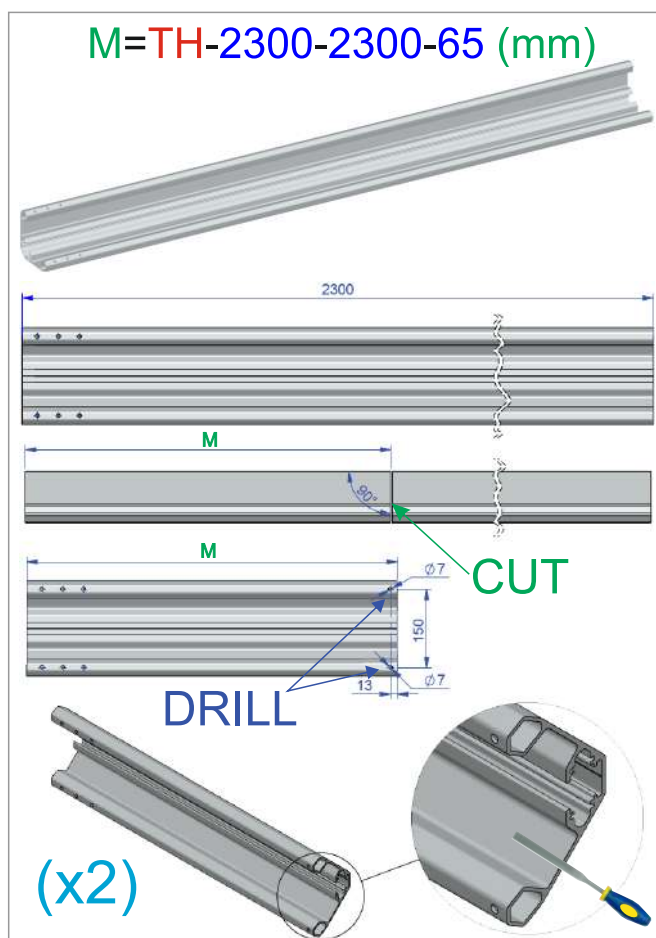

Power Cable for Installation

x1

Wired Remote Control

x1

Cable USB-A to USB-C

x1

Guide Rail Montage Spacer

Top Guide Rails