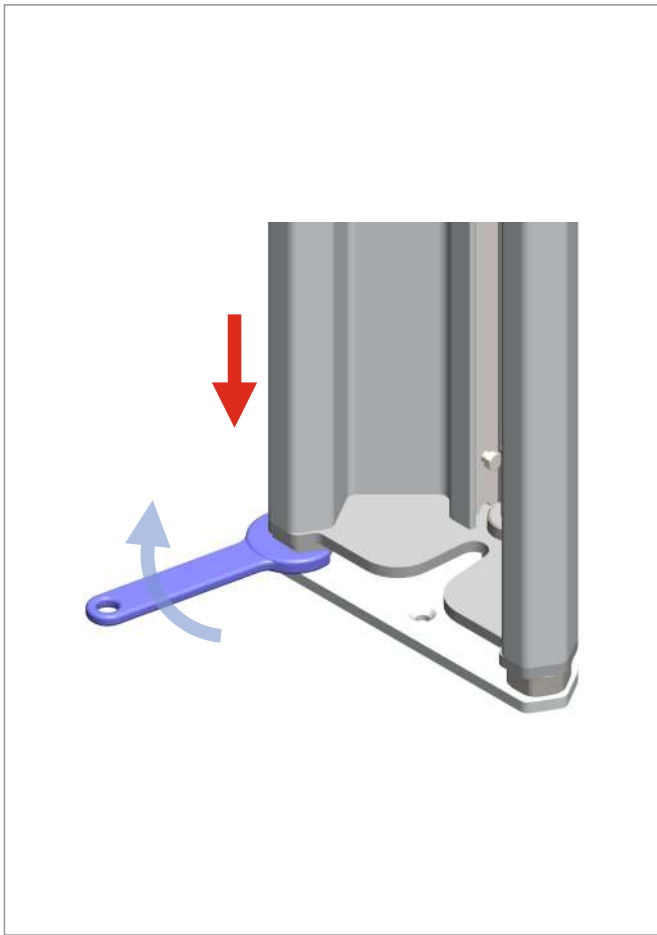

Power Cable for Installation

x1

Wired Remote Control

x1

Cable USB-A to USB-C

x1

Guide Rail Montage Spacer

Top Guide Rails

Safety Light Curtains (For Gate)

DOOR

GATE

BACK PANEL

REMOVAL

REMOVAL

OPTIONAL

OPTIONAL