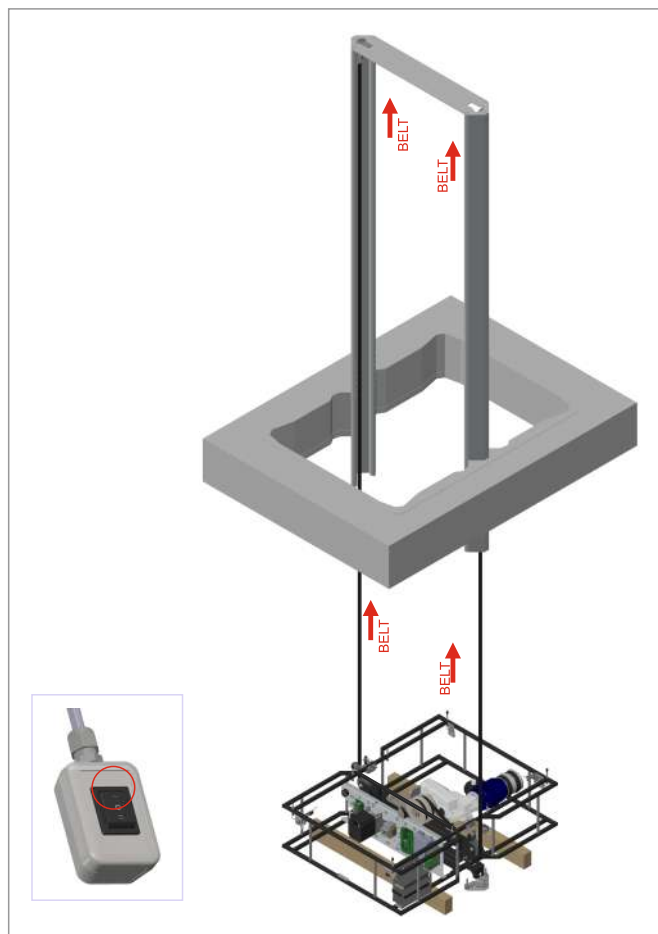

Power Cable for Installation

x1

Wired Remote Control

x1

Cable USB-A to USB-C

x1

Guide Rail Montage Spacer

Top Guide Rails

Safety Light Curtains (For Gate)

DOOR

GATE

BACK PANEL

REMOVAL

REMOVAL

OPTIONAL

OPTIONAL